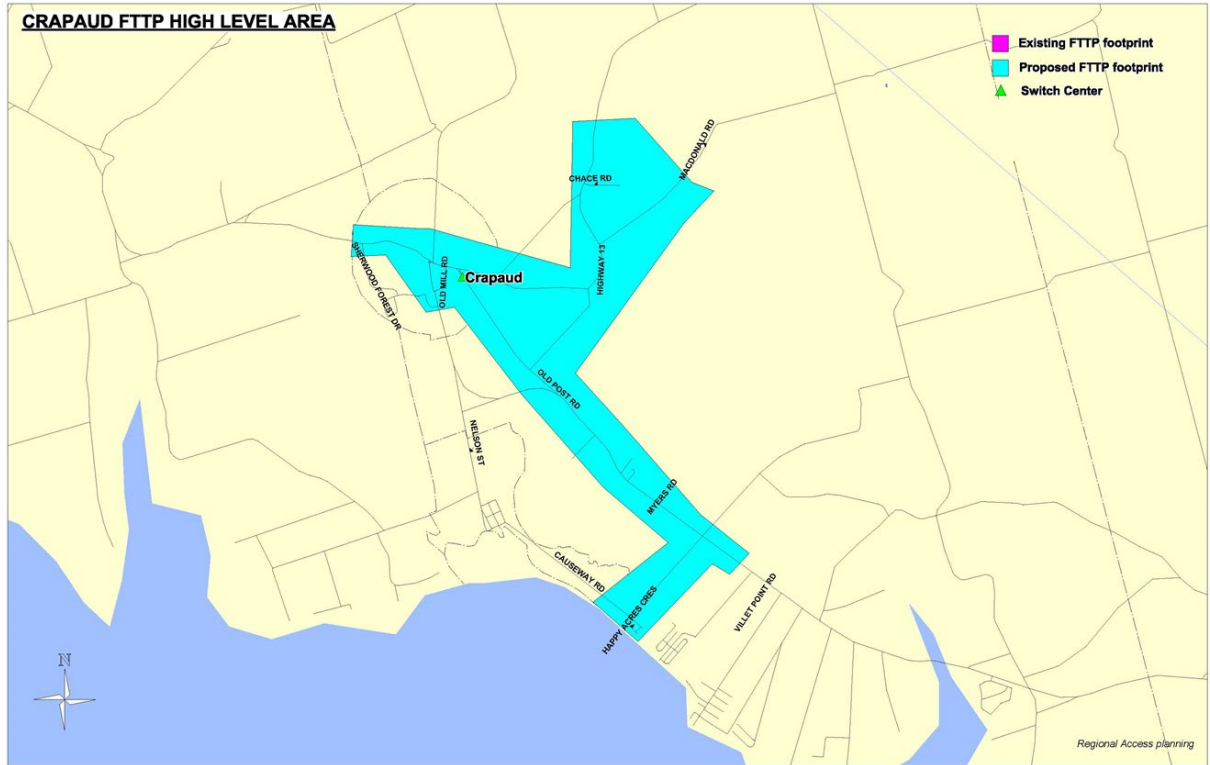

# Internet Plan – Crapaud Area

**Crapaud Area** **COMPLETE**  
 Fibre to the home: up to 1.5 Gbps (Bell Fibe)

Row Labels	Civic Numbers Lowest	Highest
<b>CRAPAUD</b>		
CHACE RD	38	51
HALLS LN	19	220
INKERMAN RD - RTE 231	10	69
MACDONALD RD	35	365
OLD MILL RD	9	60
OLD POST RD	12	359
RTE 13	3	764
SHERWOOD FOREST DR	70	214
TRANS CANADA HWY - RTE 1	19874	20658
<b>HAMPTON</b>		
CAUSEWAY RD - RTE 116	258	301
EAST SIDE CT	6	150
FERGUSON RD	201	303
HAPPY ACRES CR	20	101
MYERS RD	11	30
ROGERSON LN	4	33
SANDY POINT RD	11	262

---

SHORE RD - RTE 116	27	228
SHORE RD EXT	18	18
TRAILS END RD	28	224
TRANS CANADA HWY - RTE 1	19404	19873
WEST SIDE CT		

---

The full plan is available at [PrinceEdwardIsland.ca/InternetPlan](http://PrinceEdwardIsland.ca/InternetPlan)