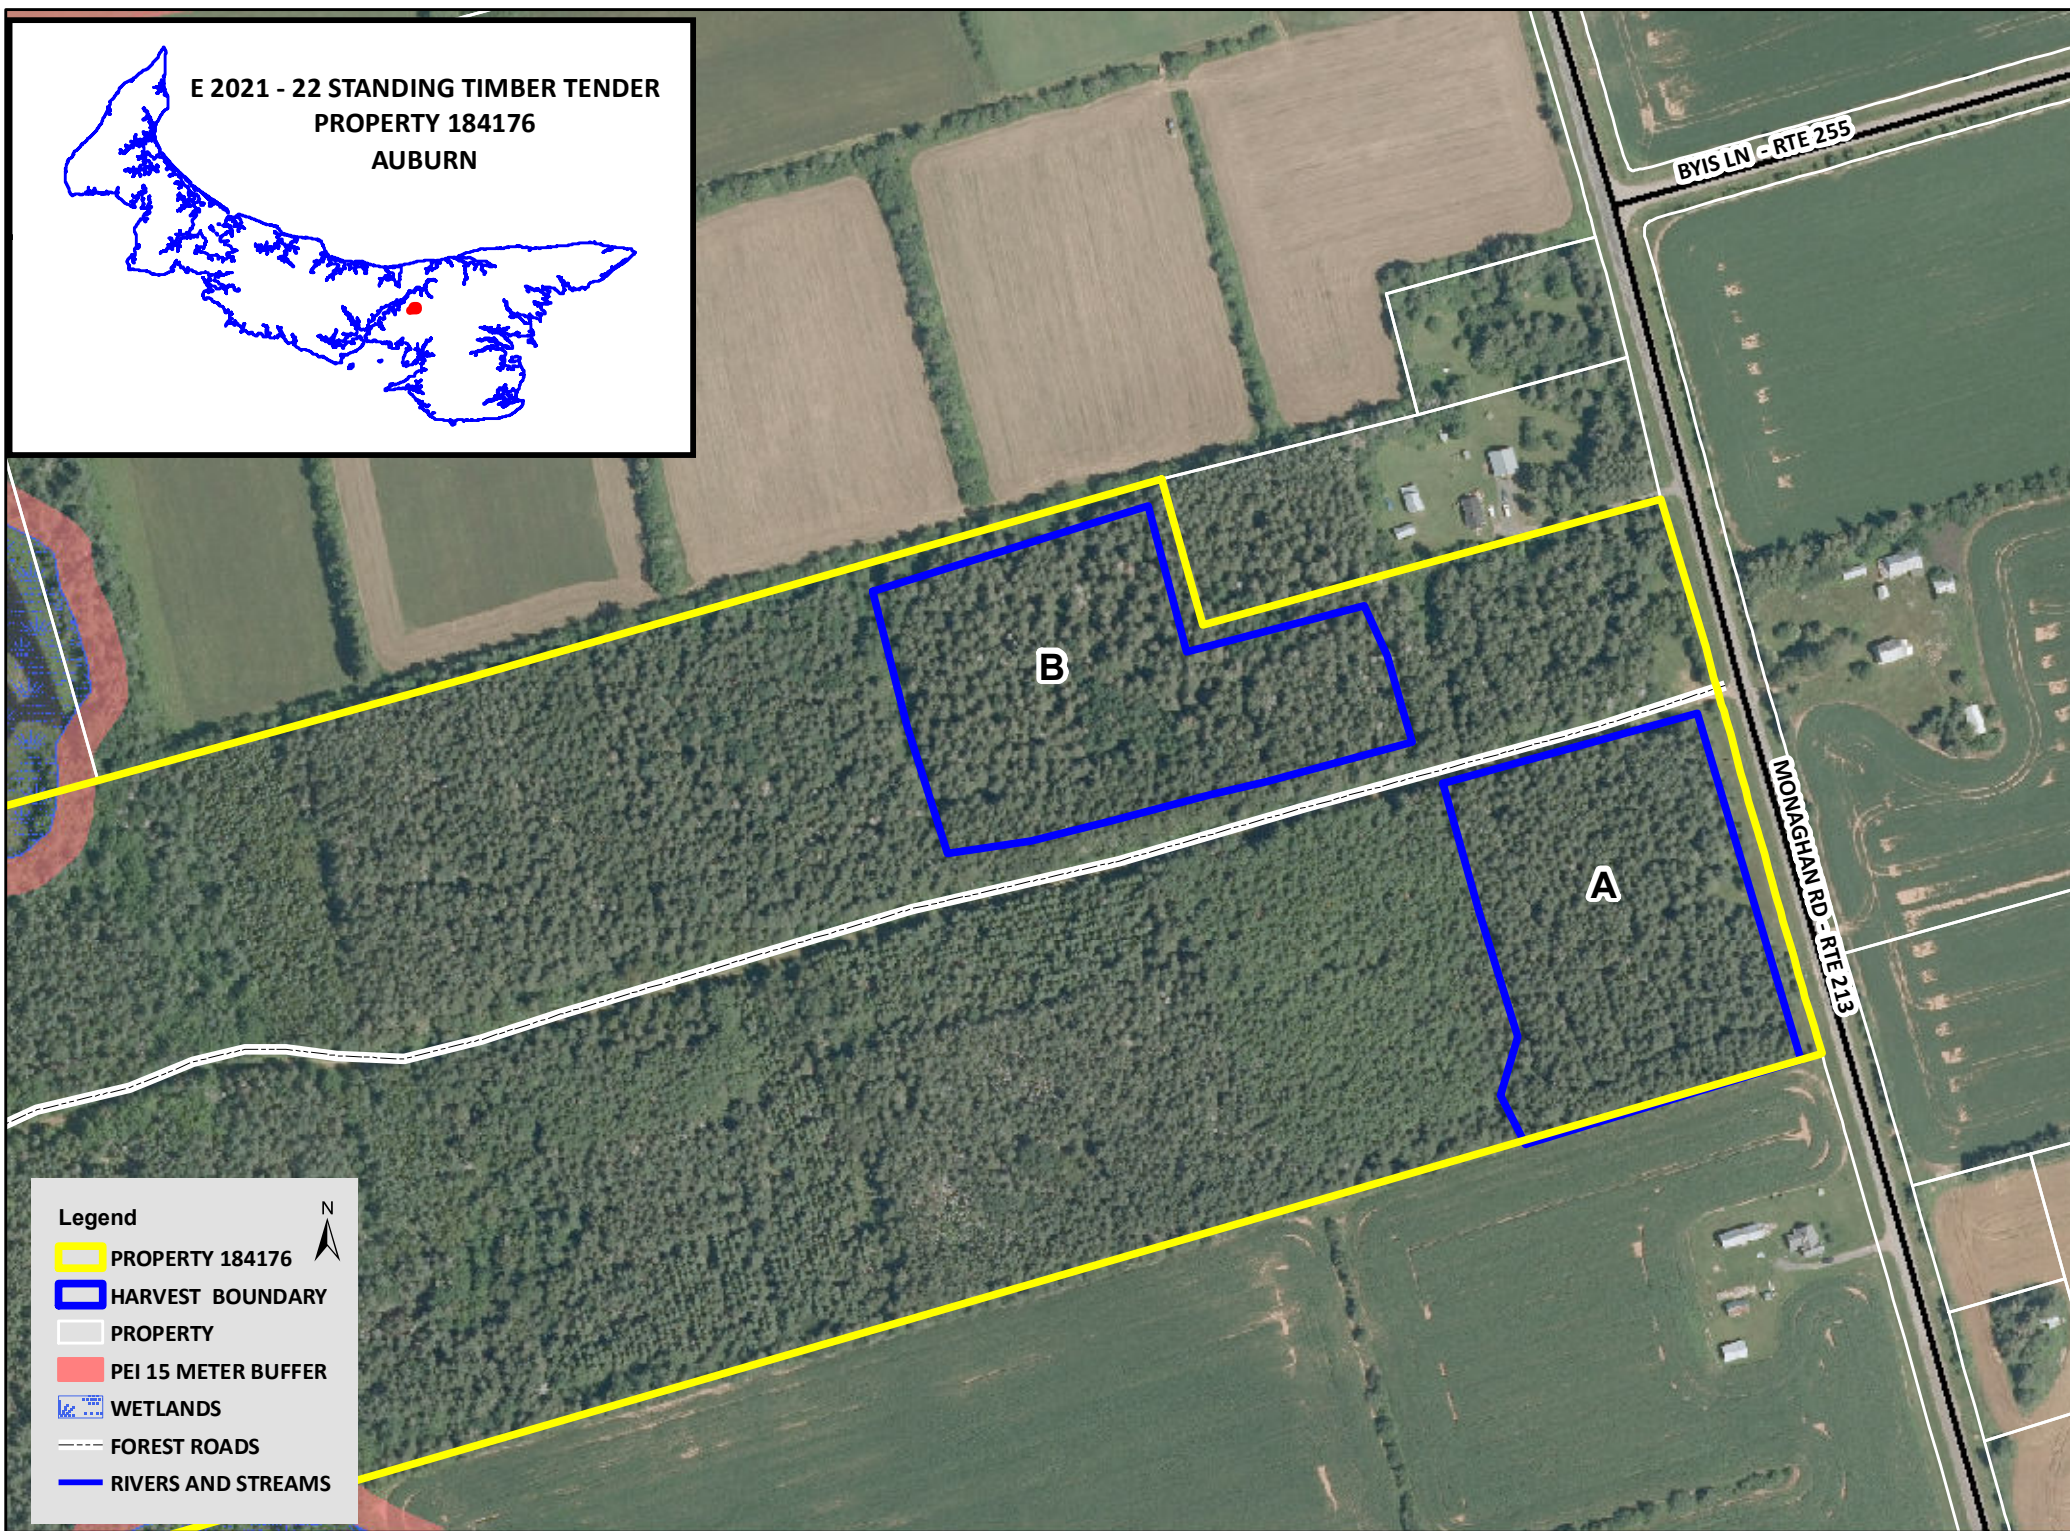

E 2021 - 22 STANDING TIMBER TENDER
PROPERTY 184176
AUBURN

Legend

- PROPERTY 184176
- HARVEST BOUNDARY
- PROPERTY
- PEI 15 METER BUFFER
- WETLANDS
- FOREST ROADS
- RIVERS AND STREAMS

N