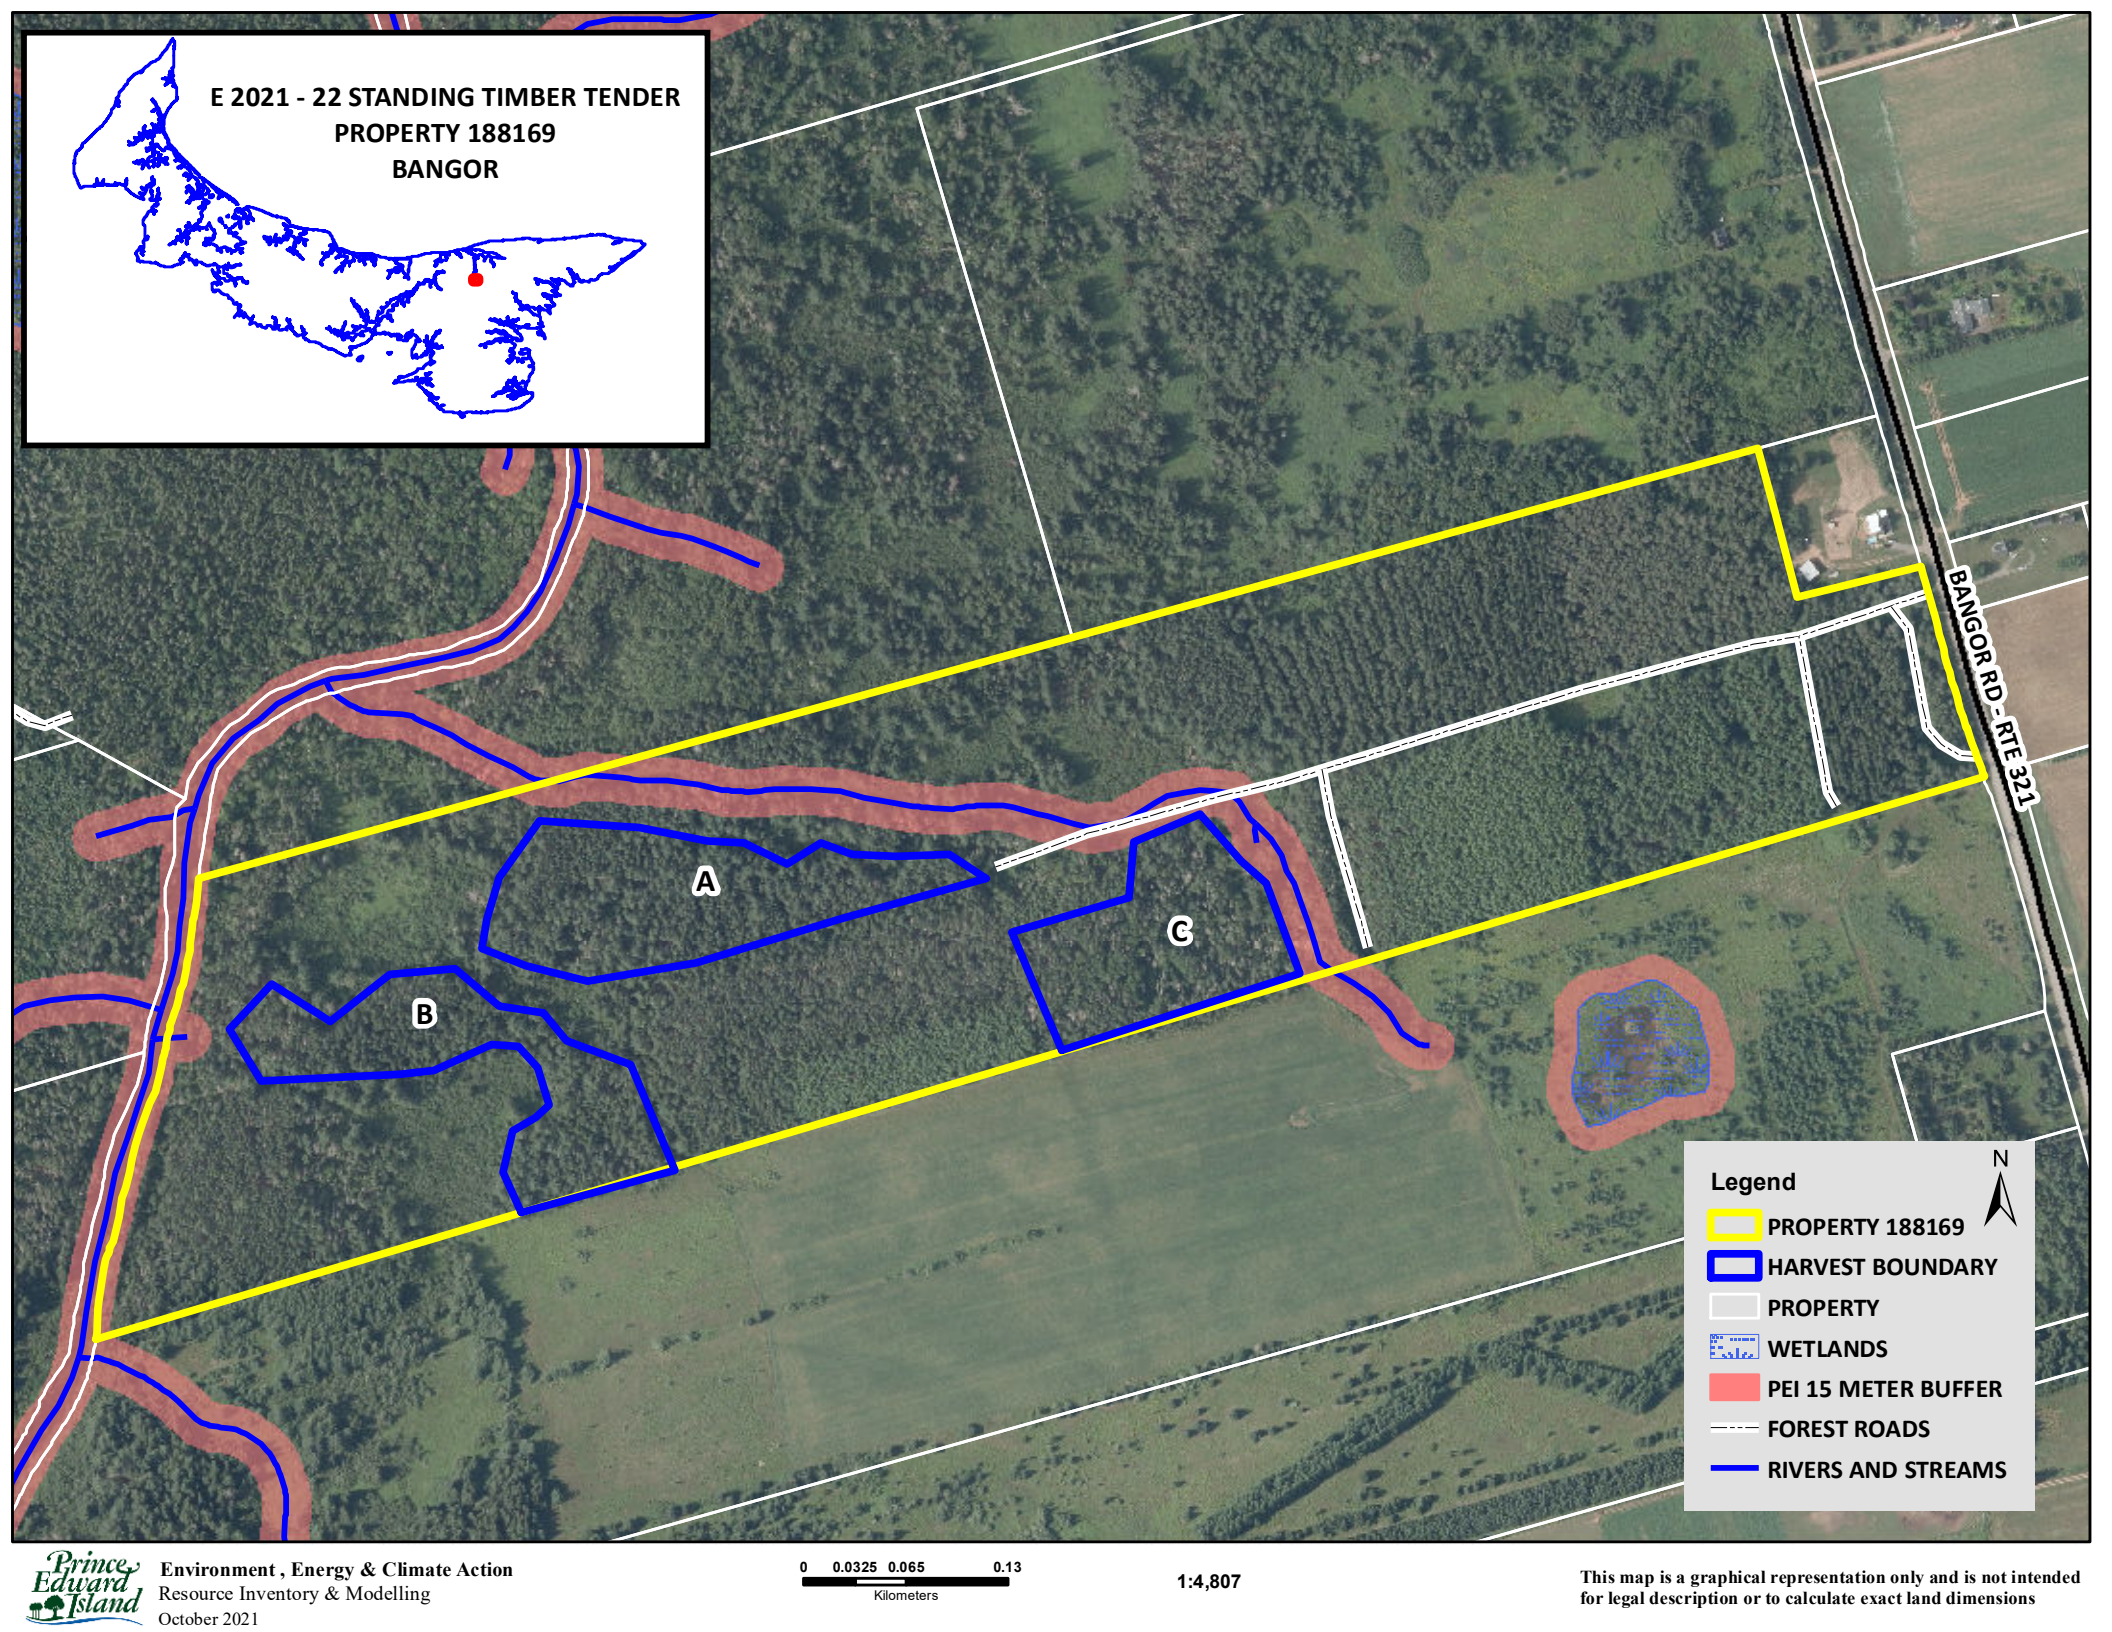

E 2021 - 22 STANDING TIMBER TENDER
PROPERTY 188169
BANGOR

Legend

- PROPERTY 188169
- HARVEST BOUNDARY
- PROPERTY
- WETLANDS
- PEI 15 METER BUFFER
- FOREST ROADS
- RIVERS AND STREAMS