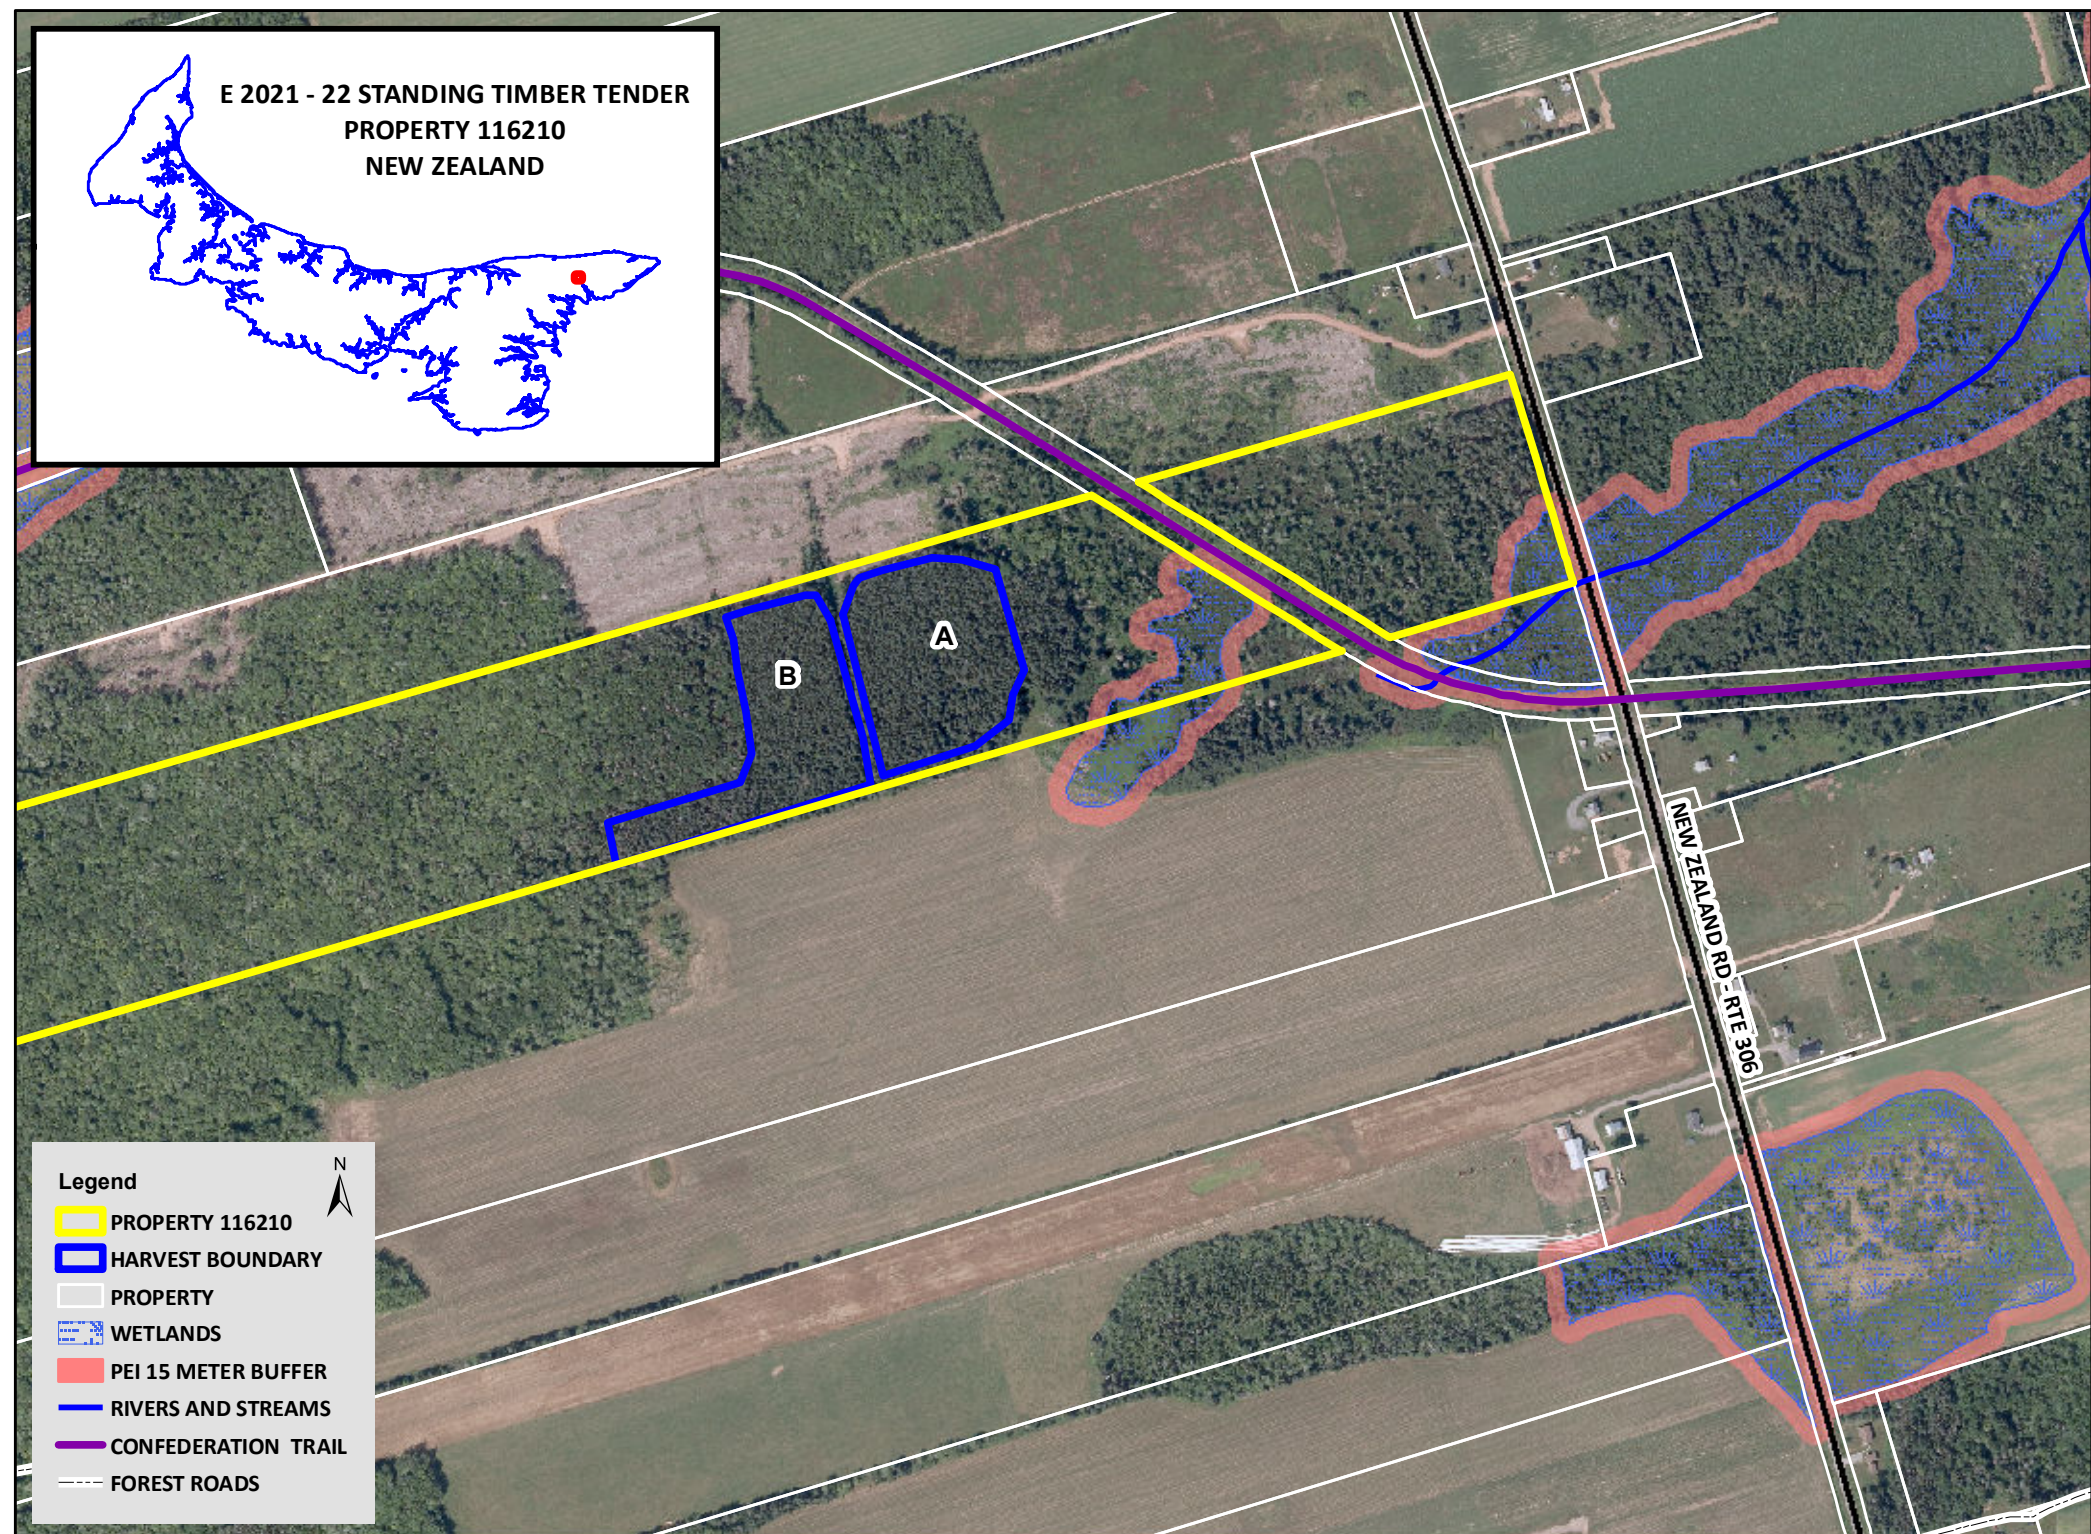

E 2021 - 22 STANDING TIMBER TENDER  
PROPERTY 116210  
NEW ZEALAND

**Legend**

- PROPERTY 116210
- HARVEST BOUNDARY
- PROPERTY
- WETLANDS
- PEI 15 METER BUFFER
- RIVERS AND STREAMS
- CONFEDERATION TRAIL
- FOREST ROADS