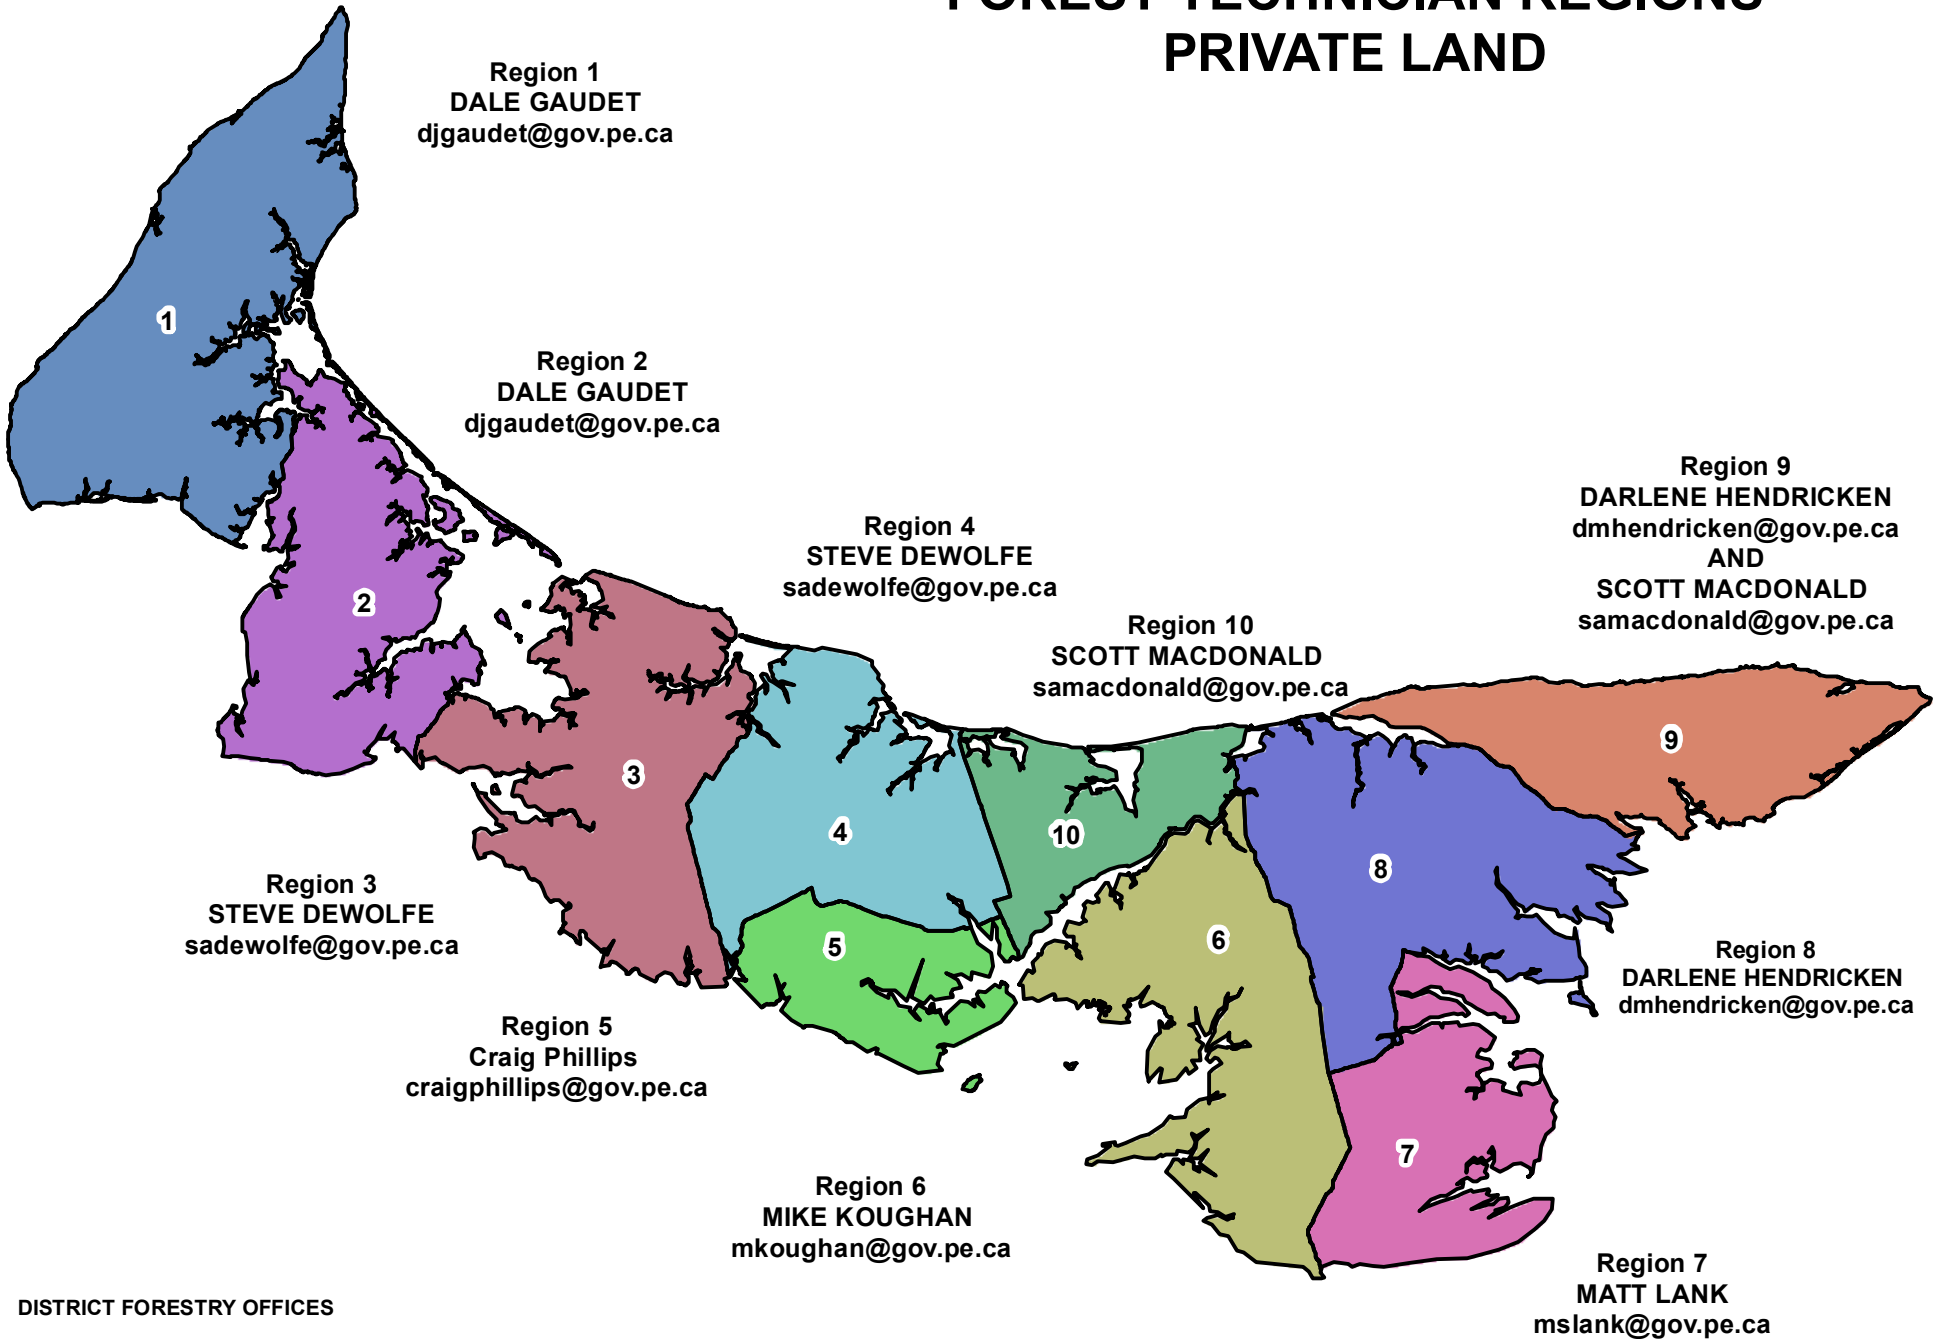

FOREST TECHNICIAN REGIONS PRIVATE LAND

DISTRICT FORESTRY OFFICES

WELLINGTON - 902-854-7260
BEECH GROVE - 902-368-4800
SOUTH HAMPTON - 902-961-7296