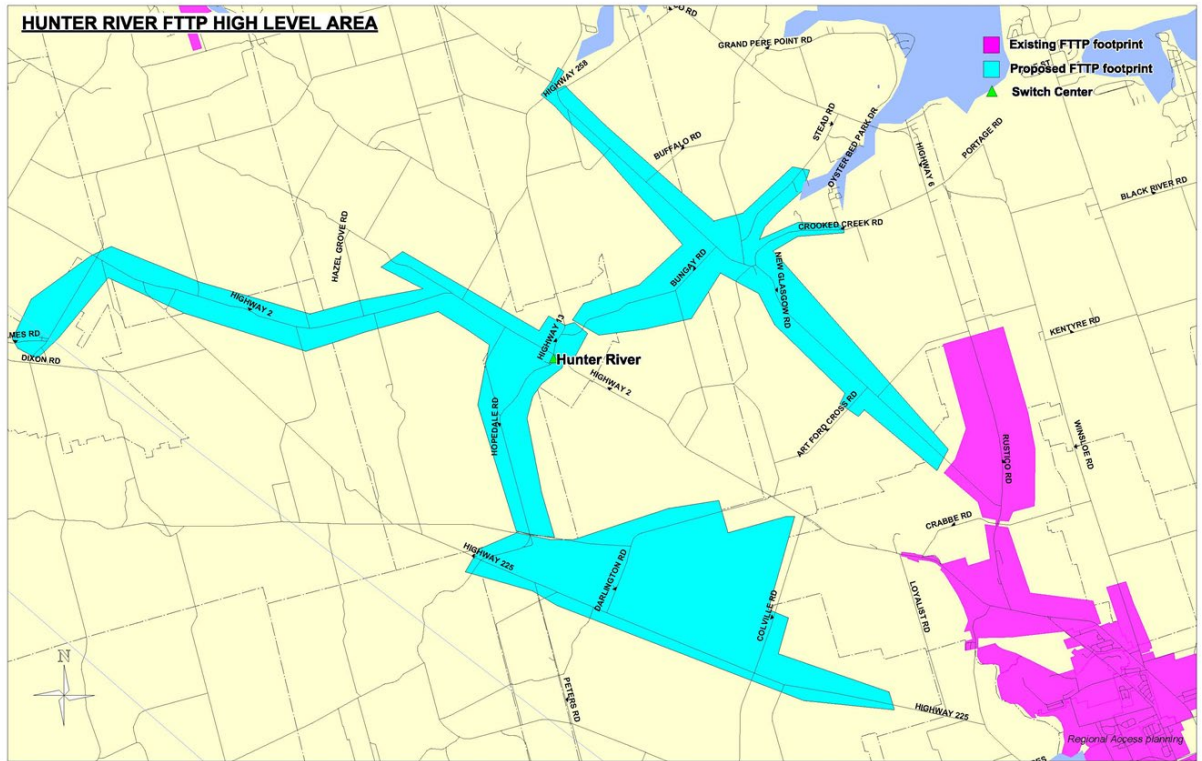

Internet Plan – Hunter River Area

Hunter River Area
Fibre to the home: up to 1.5 Gbps (Bell Fibe)

Phase 2 Tentative Completion: Mar. 31, 2021
Phase 1: Complete

PHASE 2: Tentative Completion of Mar. 31, 2021

Row Labels	Civic Numbers	
	Lowest	Highest
BREADALBANE		
DIXON RD	4023	4049
GRAFTON ST	6	41
HILLTOP RD	3	3
HOLMES ST	10	142
INKERMAN RD - RTE 231	2760	3229
LITTLE ST	34	34
BROOKFIELD		
DARLINGTON RD - RTE 226	701	761
DARLINGTON		
DARBROOK RD	6	30
DARLINGTON RD - RTE 226	140	742
HOPEDALE RD - RTE 13	3634	4032

EBENEZER

NEW GLASGOW RD - RTE 224	413	1341
--------------------------	-----	------

FREDERICTON

FREDERICTON STATION RD - RTE 264	8	83
----------------------------------	---	----

GREENVALE

DARLINGTON RD - RTE 226	673	673
-------------------------	-----	-----