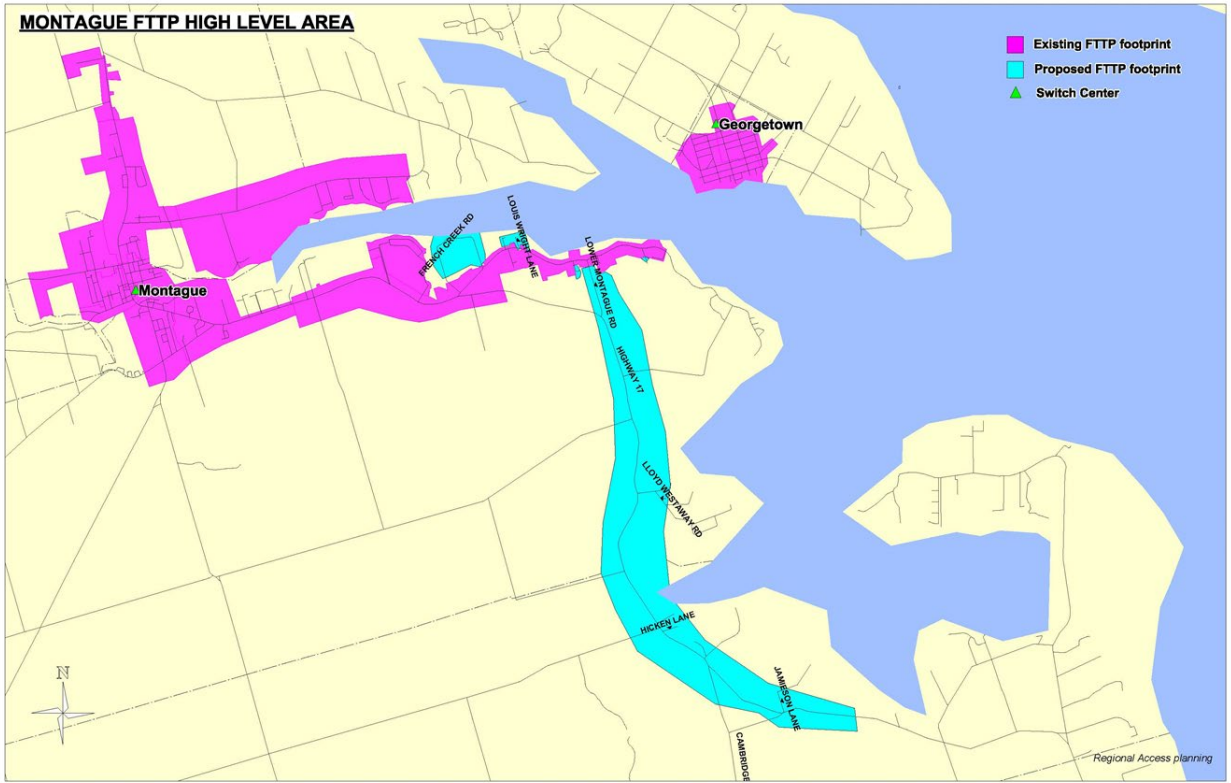

Internet Plan – Montague Area

Montague Area

Fibre to the home: up to 1.5 Gbps (Bell Fibe)

Phase 2 Tentative Completion: March 31, 2021

Phase 1: Complete

PHASE 2: Tentative Completion of Mar. 31, 2021

Row Labels	Civic Numbers	
	Lowest	Highest
ALBION		
LLOYD WESTAWAY RD	16	103
LOWER MONTAGUE		
DEEDLES LN	24	24
FRENCH CREEK RD	86	375
IVY AND BIRCHES LN	25	47
LOUIS WRIGHT LN	7	39
OLD ANCHOR LN	6	54
SUNSET LN	11	42

STURGEON

CAMBRIDGE RD - RTE 17A	1285	1302
JAMIESON LN	11	58
LINE RD - RTE 317	23	49
OLD STURGEON RD	13	54
OLD WHARF RD	37	37
OLDIS RD	14	58
RTE 17	2421	3070

PHASE 1: COMPLETE**CIVIC NUMBERS
COMPLETED****Albion**

DUNN LN	51,52
JACK WESTAWAY RD	72
LINE RD- RTE 317	22,23,32,33,39,49
RTE 17	1754, 1763, 1764, 1768, 1776, 1784, 1798, 1826, 1848, 1926, 1944, 2016, 2029, 2075, 2087, 2103, 2104, 2139, 2141, 2142, 2162, 2165, 2169, 2181, 2228, 2246, 2266, 2318, 2321, 2336, 2365, 2368, 2382, 2387, 2397, 2403, 2413
WHIM RD- RTE 316	19, 27

	565,570,583,584, 591,594
RTE 17	1542,1556,1568, 1584,1614,1618, 1629,1633,1634
STURGEON	
HICKEN LN	24, 29
RTE 17	2421, 2427, 2432, 2435, 2442, 2459, 2472, 2481, 2484, 2495, 2504, 2512,

The full plan is available at PrinceEdwardIsland.ca/InternetPlan