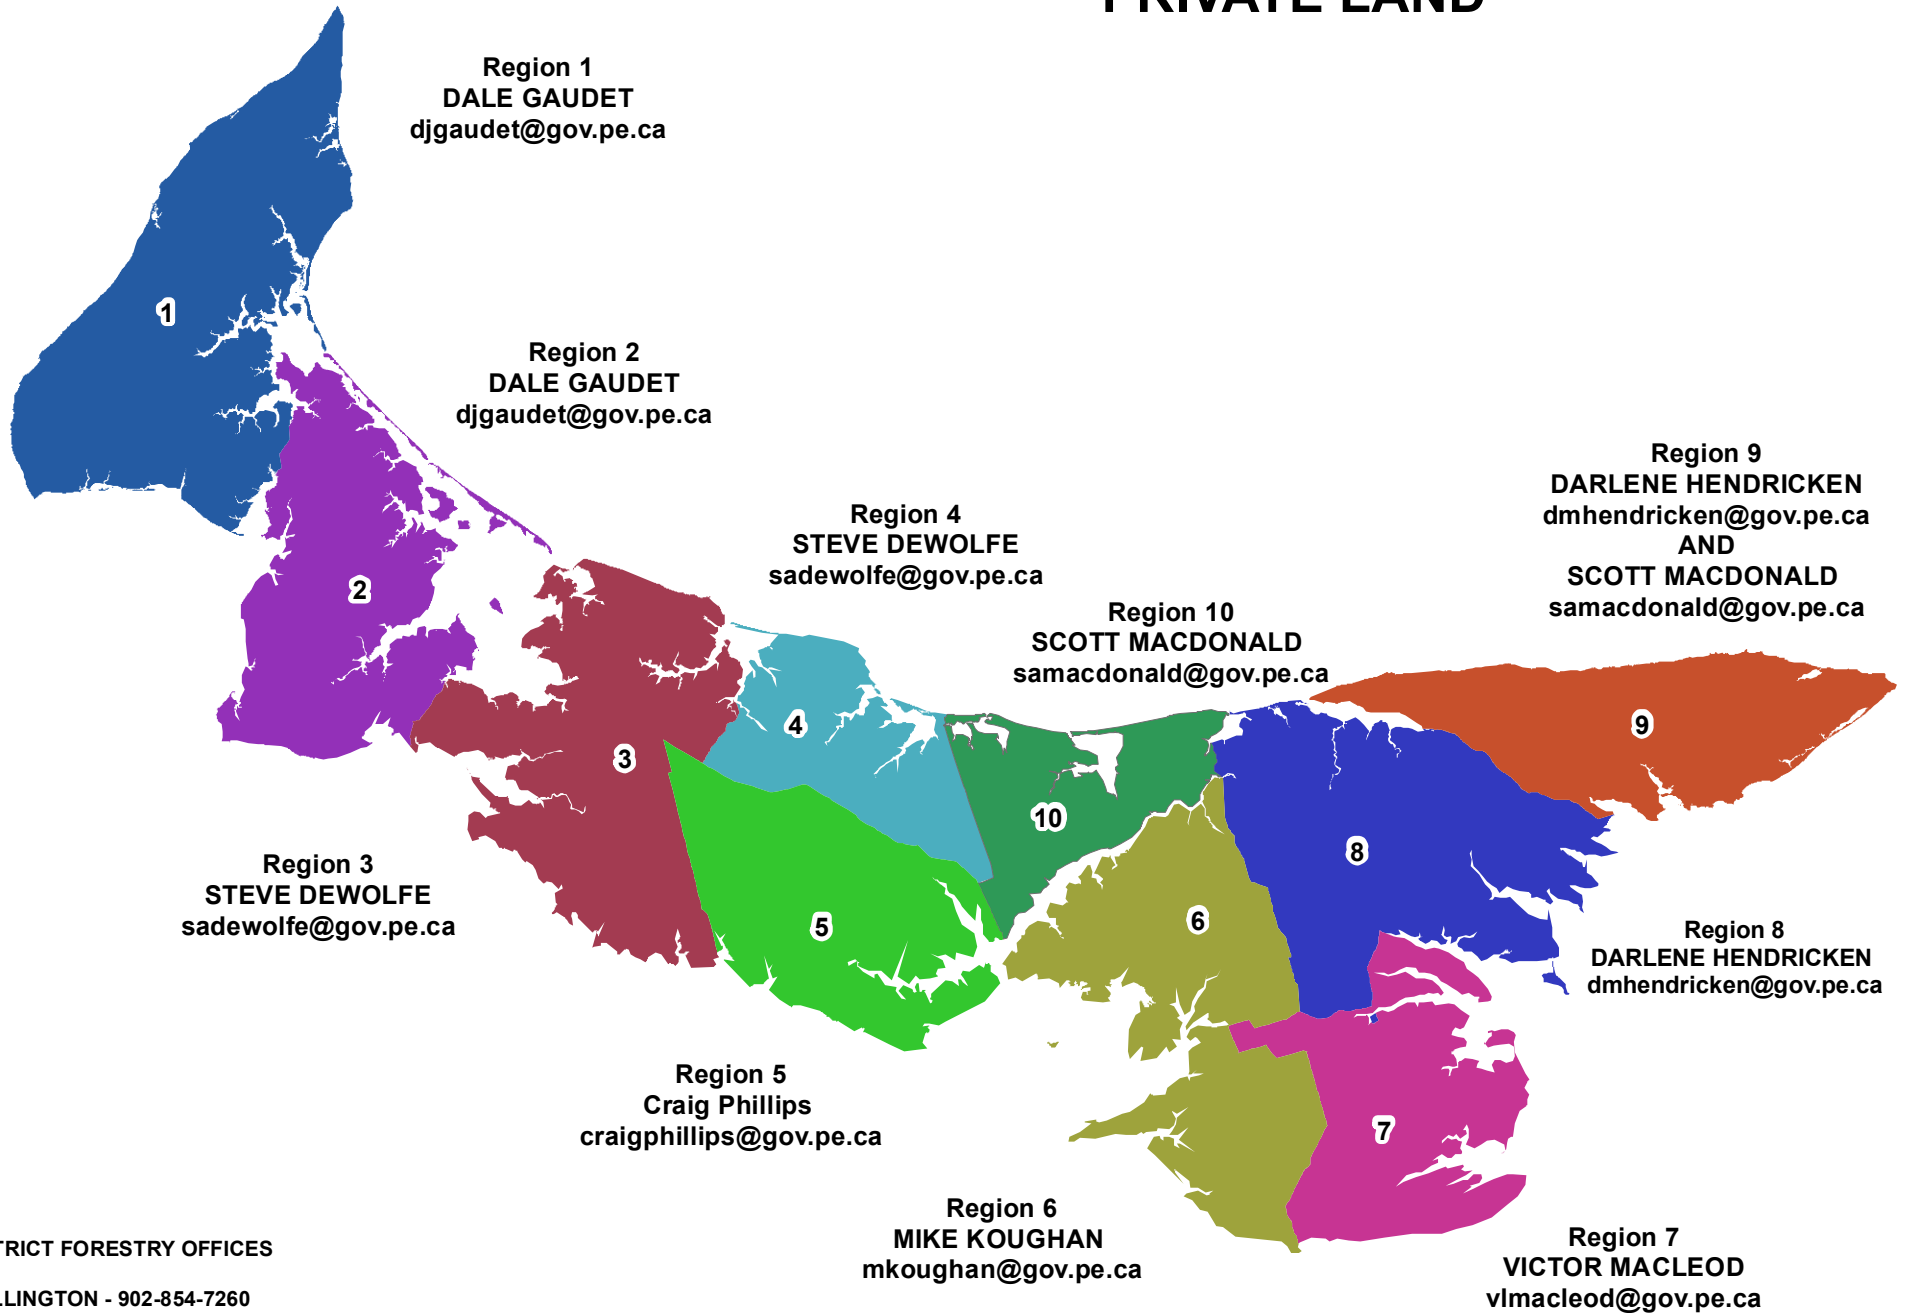

FOREST TECHNICIAN REGIONS PRIVATE LAND

DISTRICT FORESTRY OFFICES

WELLINGTON - 902-854-7260
BEECH GROVE - 902-368-4800
SOUTH HAMPTON - 902-961-7296