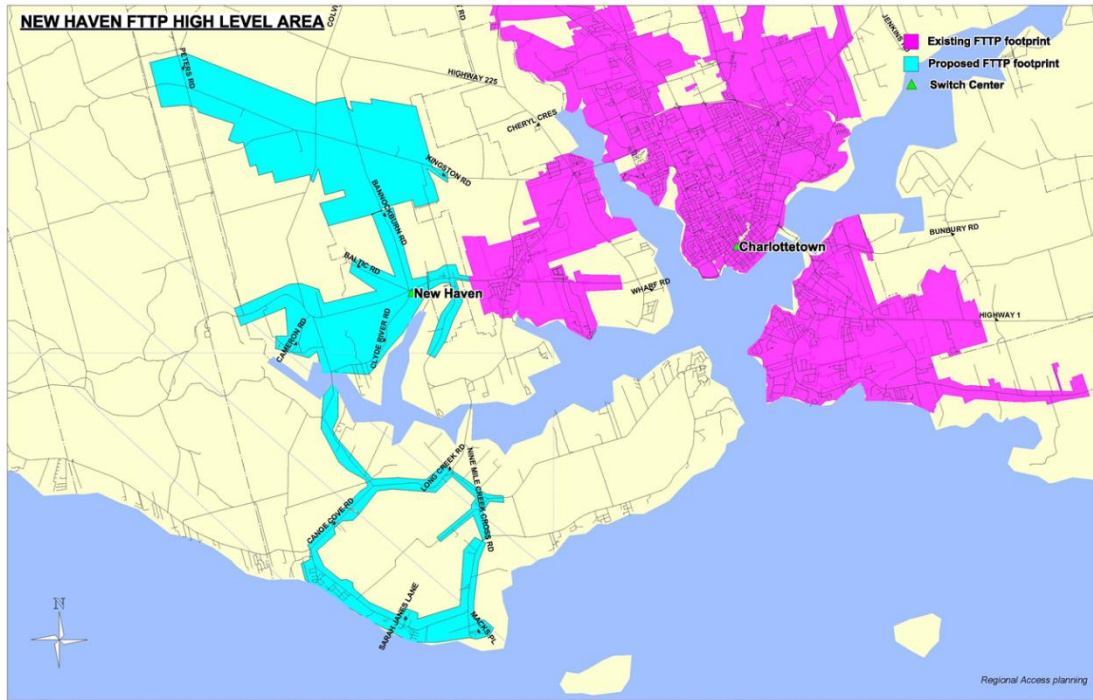

# Internet Plan – New Haven Area

## New Haven Area

Fibre to the home up to 1.5 Gbps (Bell Fibe)

Tentative Completion: January 30, 2021

Row Labels	Civic Numbers	
	Lowest	Highest
<b>CANOE COVE</b>		
BILLS WY	4	38
BRADY CR	9	45
CANOE COVE RD - RTE 19A	765	1066
COTTAGE RD	66	102
DANS LN	25	61
FALLS RD	2	31
HIGHLAND PARK RD	7	7
ISAAC RD	58	125
LIBBYS LN	3	68
MACCANNELL LN	105	139
MACPHEE RD	54	132
MILTONS WY	3	98
MURPHYS LN	2	31
RED CLAY RD	5	39
ROSS DR	12	27
RTE 19	6101	6538
SCOTIA VIEW LN	15	15
SEA GULL LN	2	21