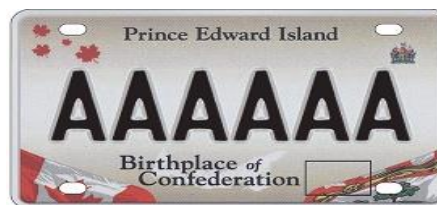

Personalized Motorcycle Graphic 8"

Personalized Motorcycle Graphic 8" (French)

Personalized Motorcycle Plain 7"

Personalized Motorcycle Plain 7" (French)

Personalized Motorcycle Plain 8"

Personalized Motorcycle Plain 8" (French)