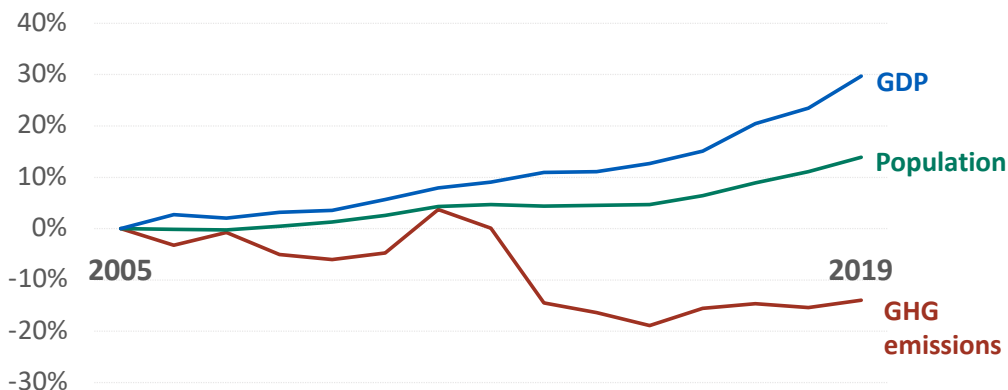

PRINCE EDWARD ISLAND'S GREENHOUSE GAS (GHG) EMISSIONS: 2019

PEI **reduced carbon emissions** by **14%** from **2005** to **2019** while the economy **grew by 30%** and population **grew by 14%**.

Information comes from Table A12-3: GHG Emissions for PEI by Canadian Economic Sector, 1990-2019; 2019 National Inventory Report
 * Statistics Canada, Table 38-10-0097-01 Physical flow account for greenhouse gas emissions DG-669