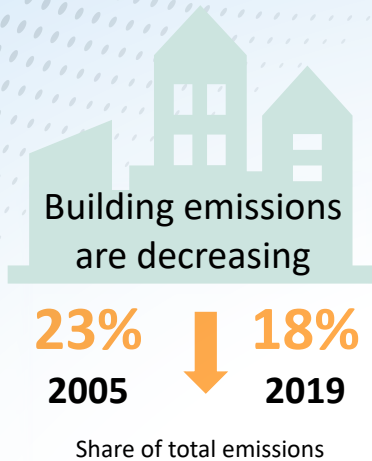

PRINCE EDWARD ISLAND'S GREENHOUSE GAS (GHG) EMISSIONS: 2019

PEI **reduced carbon emissions** by **14%** from **2005** to **2019** while the economy **grew by 30%** and population **grew by 14%**.

Information comes from Table A12-3: GHG Emissions for PEI by Canadian Economic Sector, 1990-2019; 2019 National Inventory Report
 * Statistics Canada, Table 38-10-0097-01 Physical flow account for greenhouse gas emissions DG-669