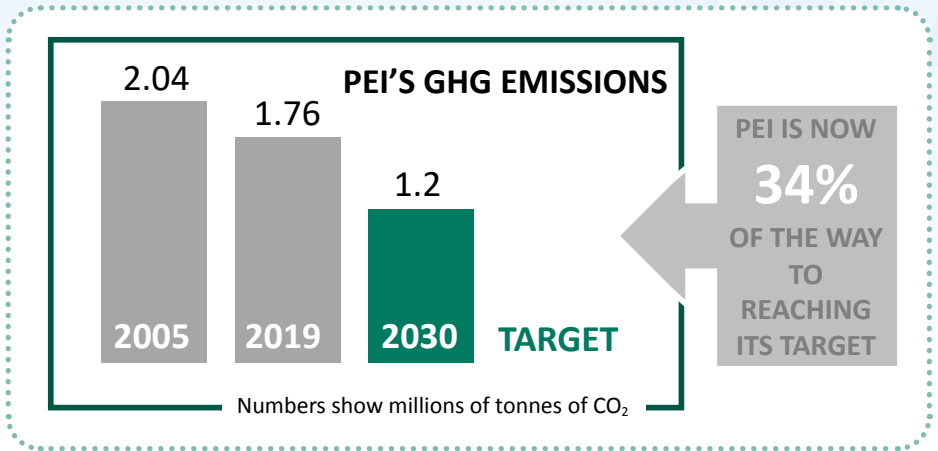

PRINCE EDWARD ISLAND'S GREENHOUSE GAS (GHG) EMISSIONS: 2019

PEI **reduced carbon emissions** by **14%** from **2005** to **2019** while the economy **grew by 30%** and population **grew by 14%**.

Information comes from Table A12-3: GHG Emissions for PEI by Canadian Economic Sector, 1990-2019; 2019 National Inventory Report
 * Statistics Canada, Table 38-10-0097-01 Physical flow account for greenhouse gas emissions DG-669