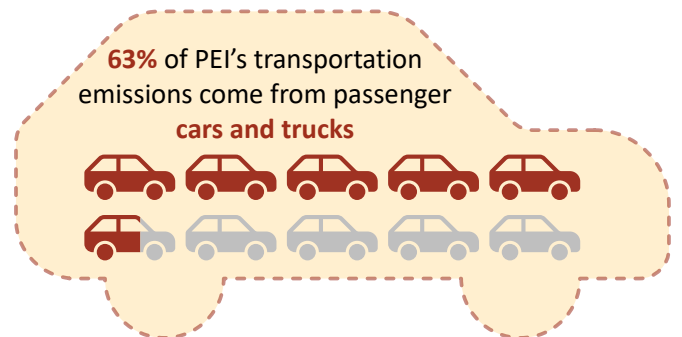

PRINCE EDWARD ISLAND'S GREENHOUSE GAS (GHG) EMISSIONS: 2019

PEI **reduced carbon emissions** by **14%** from **2005** to **2019** while the economy **grew by 30%** and population **grew by 14%**.

Information comes from Table A12-3: GHG Emissions for PEI by Canadian Economic Sector, 1990-2019; 2019 National Inventory Report
 * Statistics Canada, Table 38-10-0097-01 Physical flow account for greenhouse gas emissions DG-669