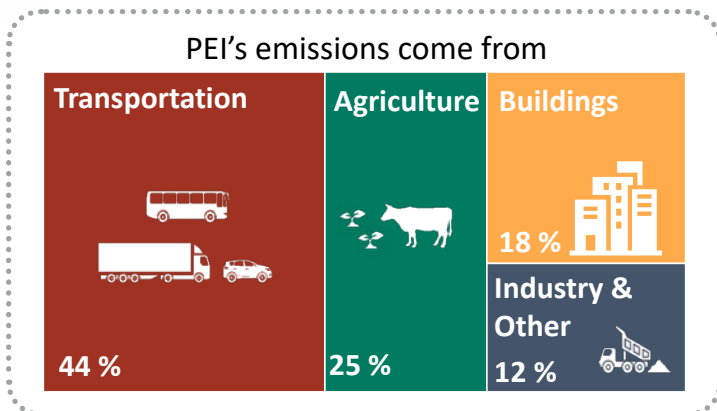

PRINCE EDWARD ISLAND'S GREENHOUSE GAS (GHG) EMISSIONS: 2019

PEI **reduced carbon emissions** by **14%** from **2005** to **2019** while the economy **grew by 30%** and population **grew by 14%**.

Information comes from Table A12-3: GHG Emissions for PEI by Canadian Economic Sector, 1990-2019; 2019 National Inventory Report
 * Statistics Canada, Table 38-10-0097-01 Physical flow account for greenhouse gas emissions DG-669