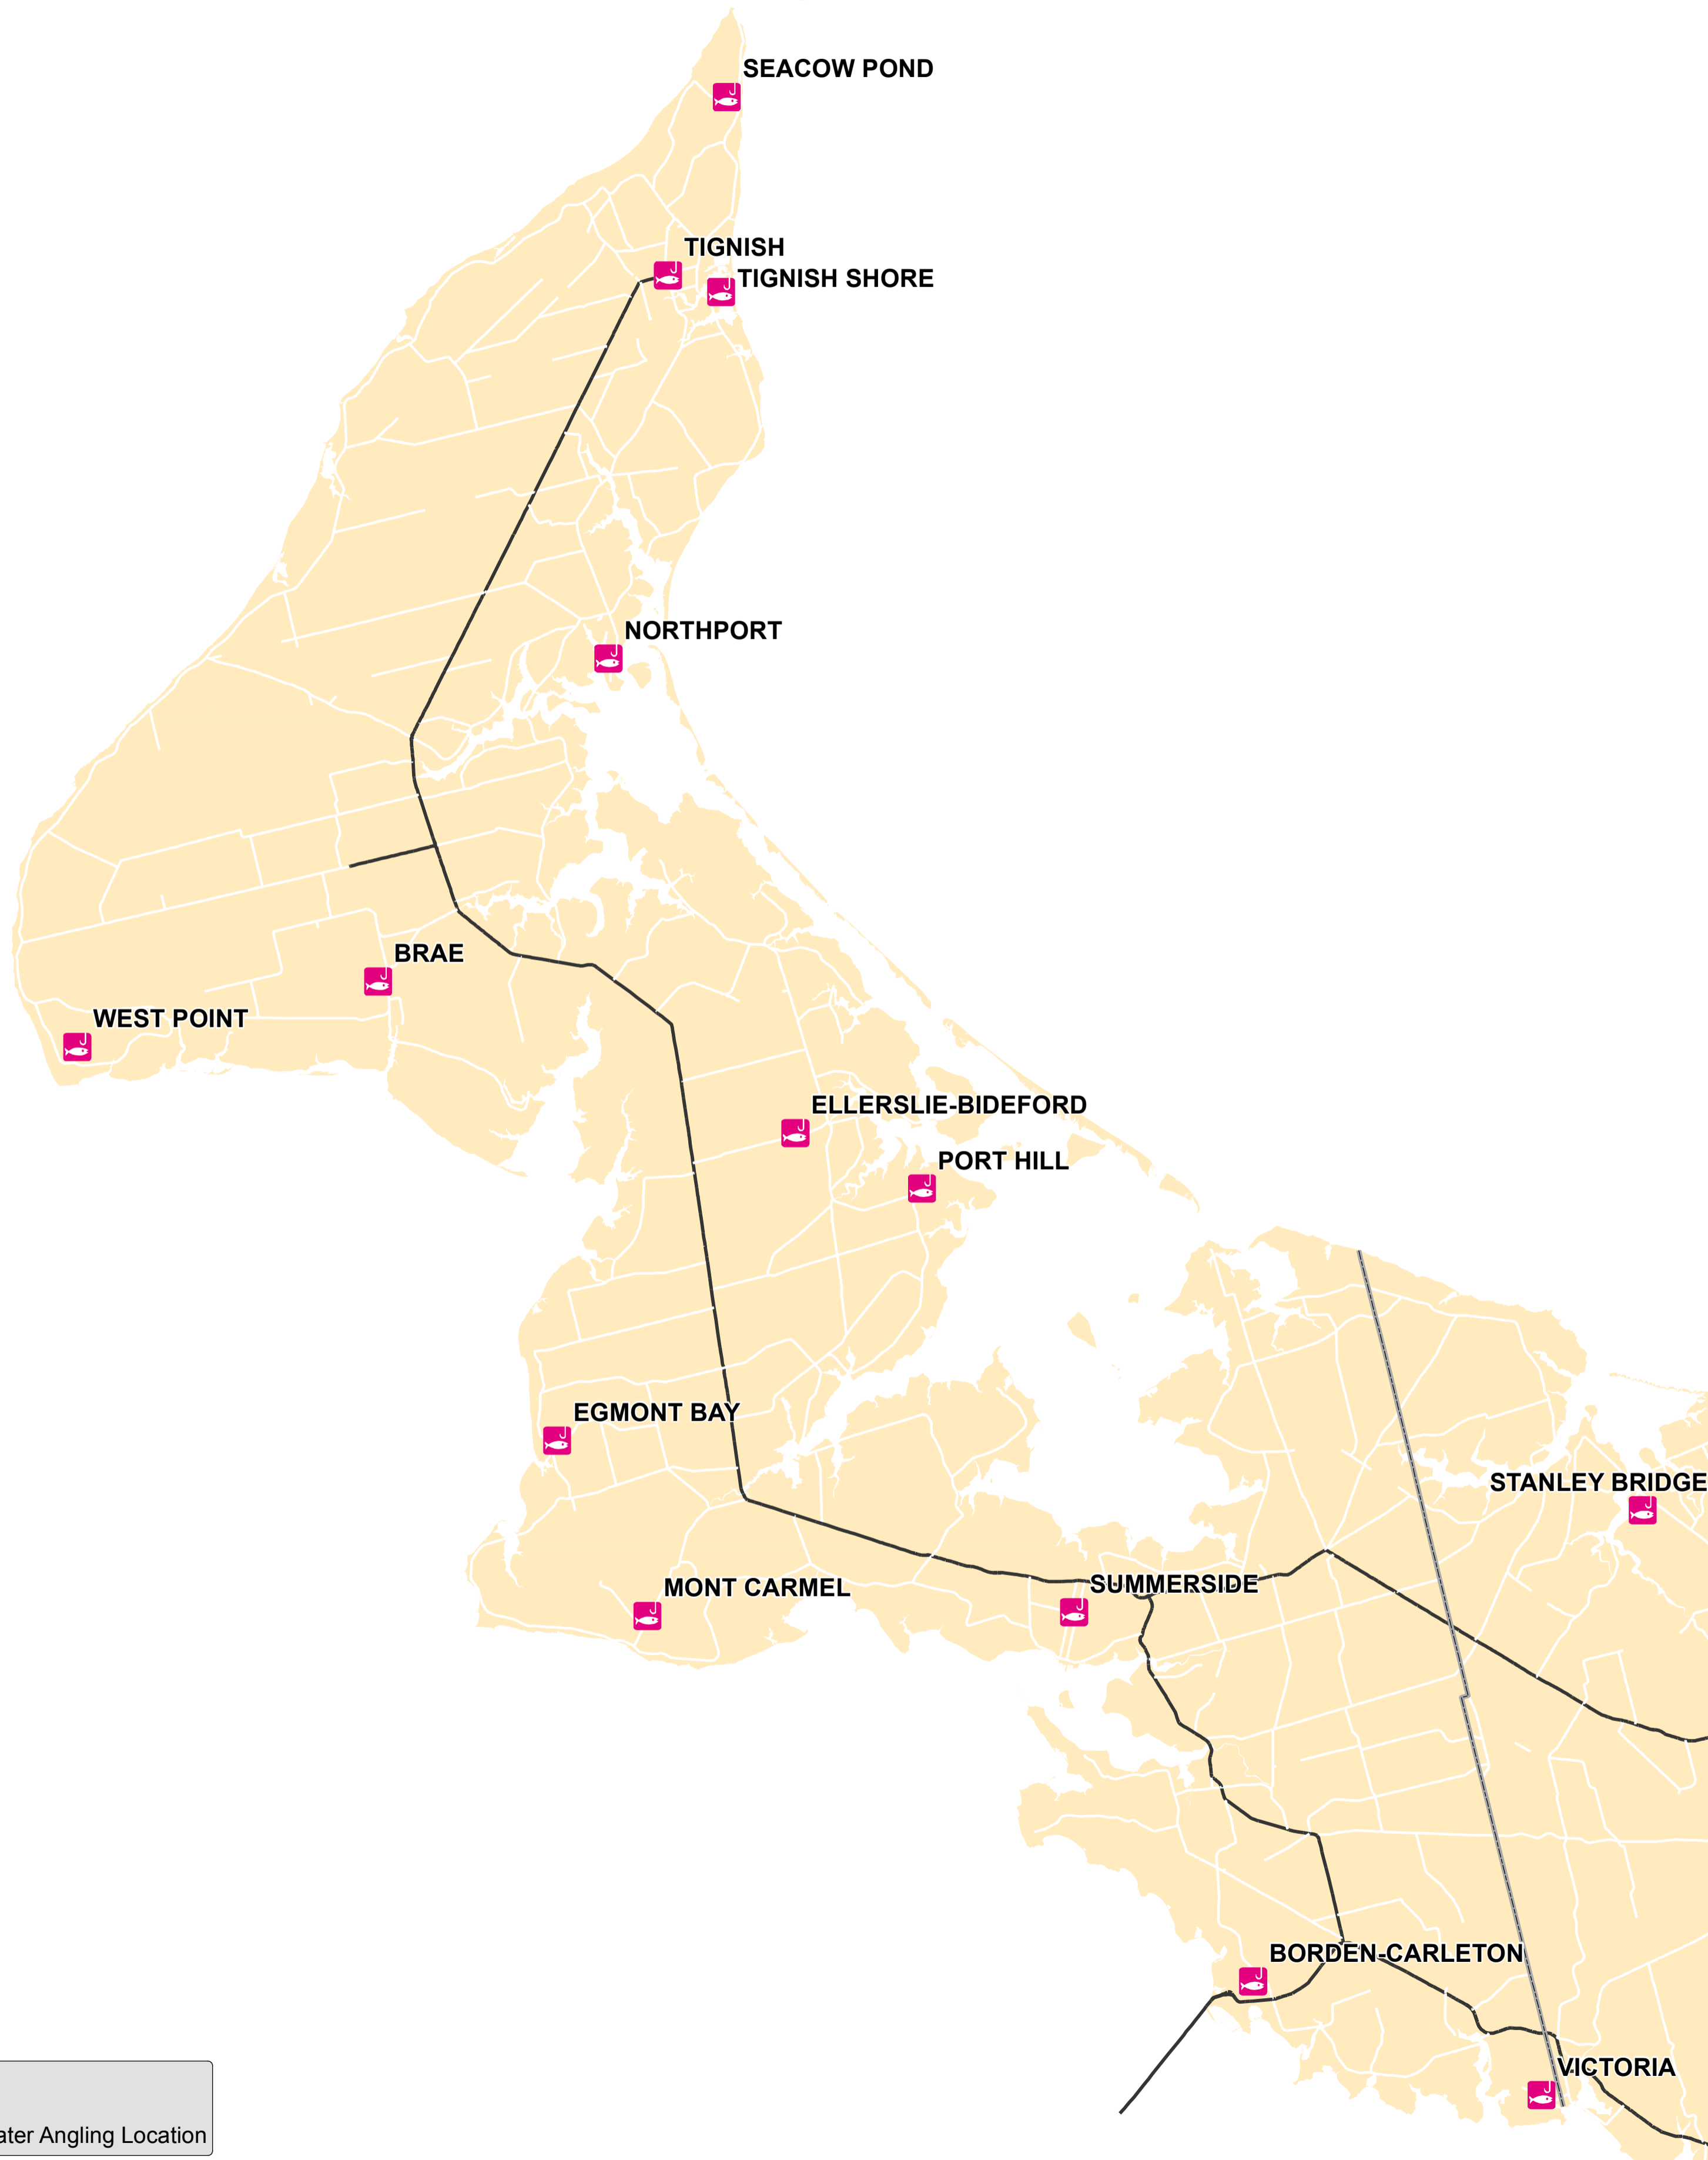

Popular Saltwater Angling Locations of Prince County, PEI.

Legend

 Saltwater Angling Location