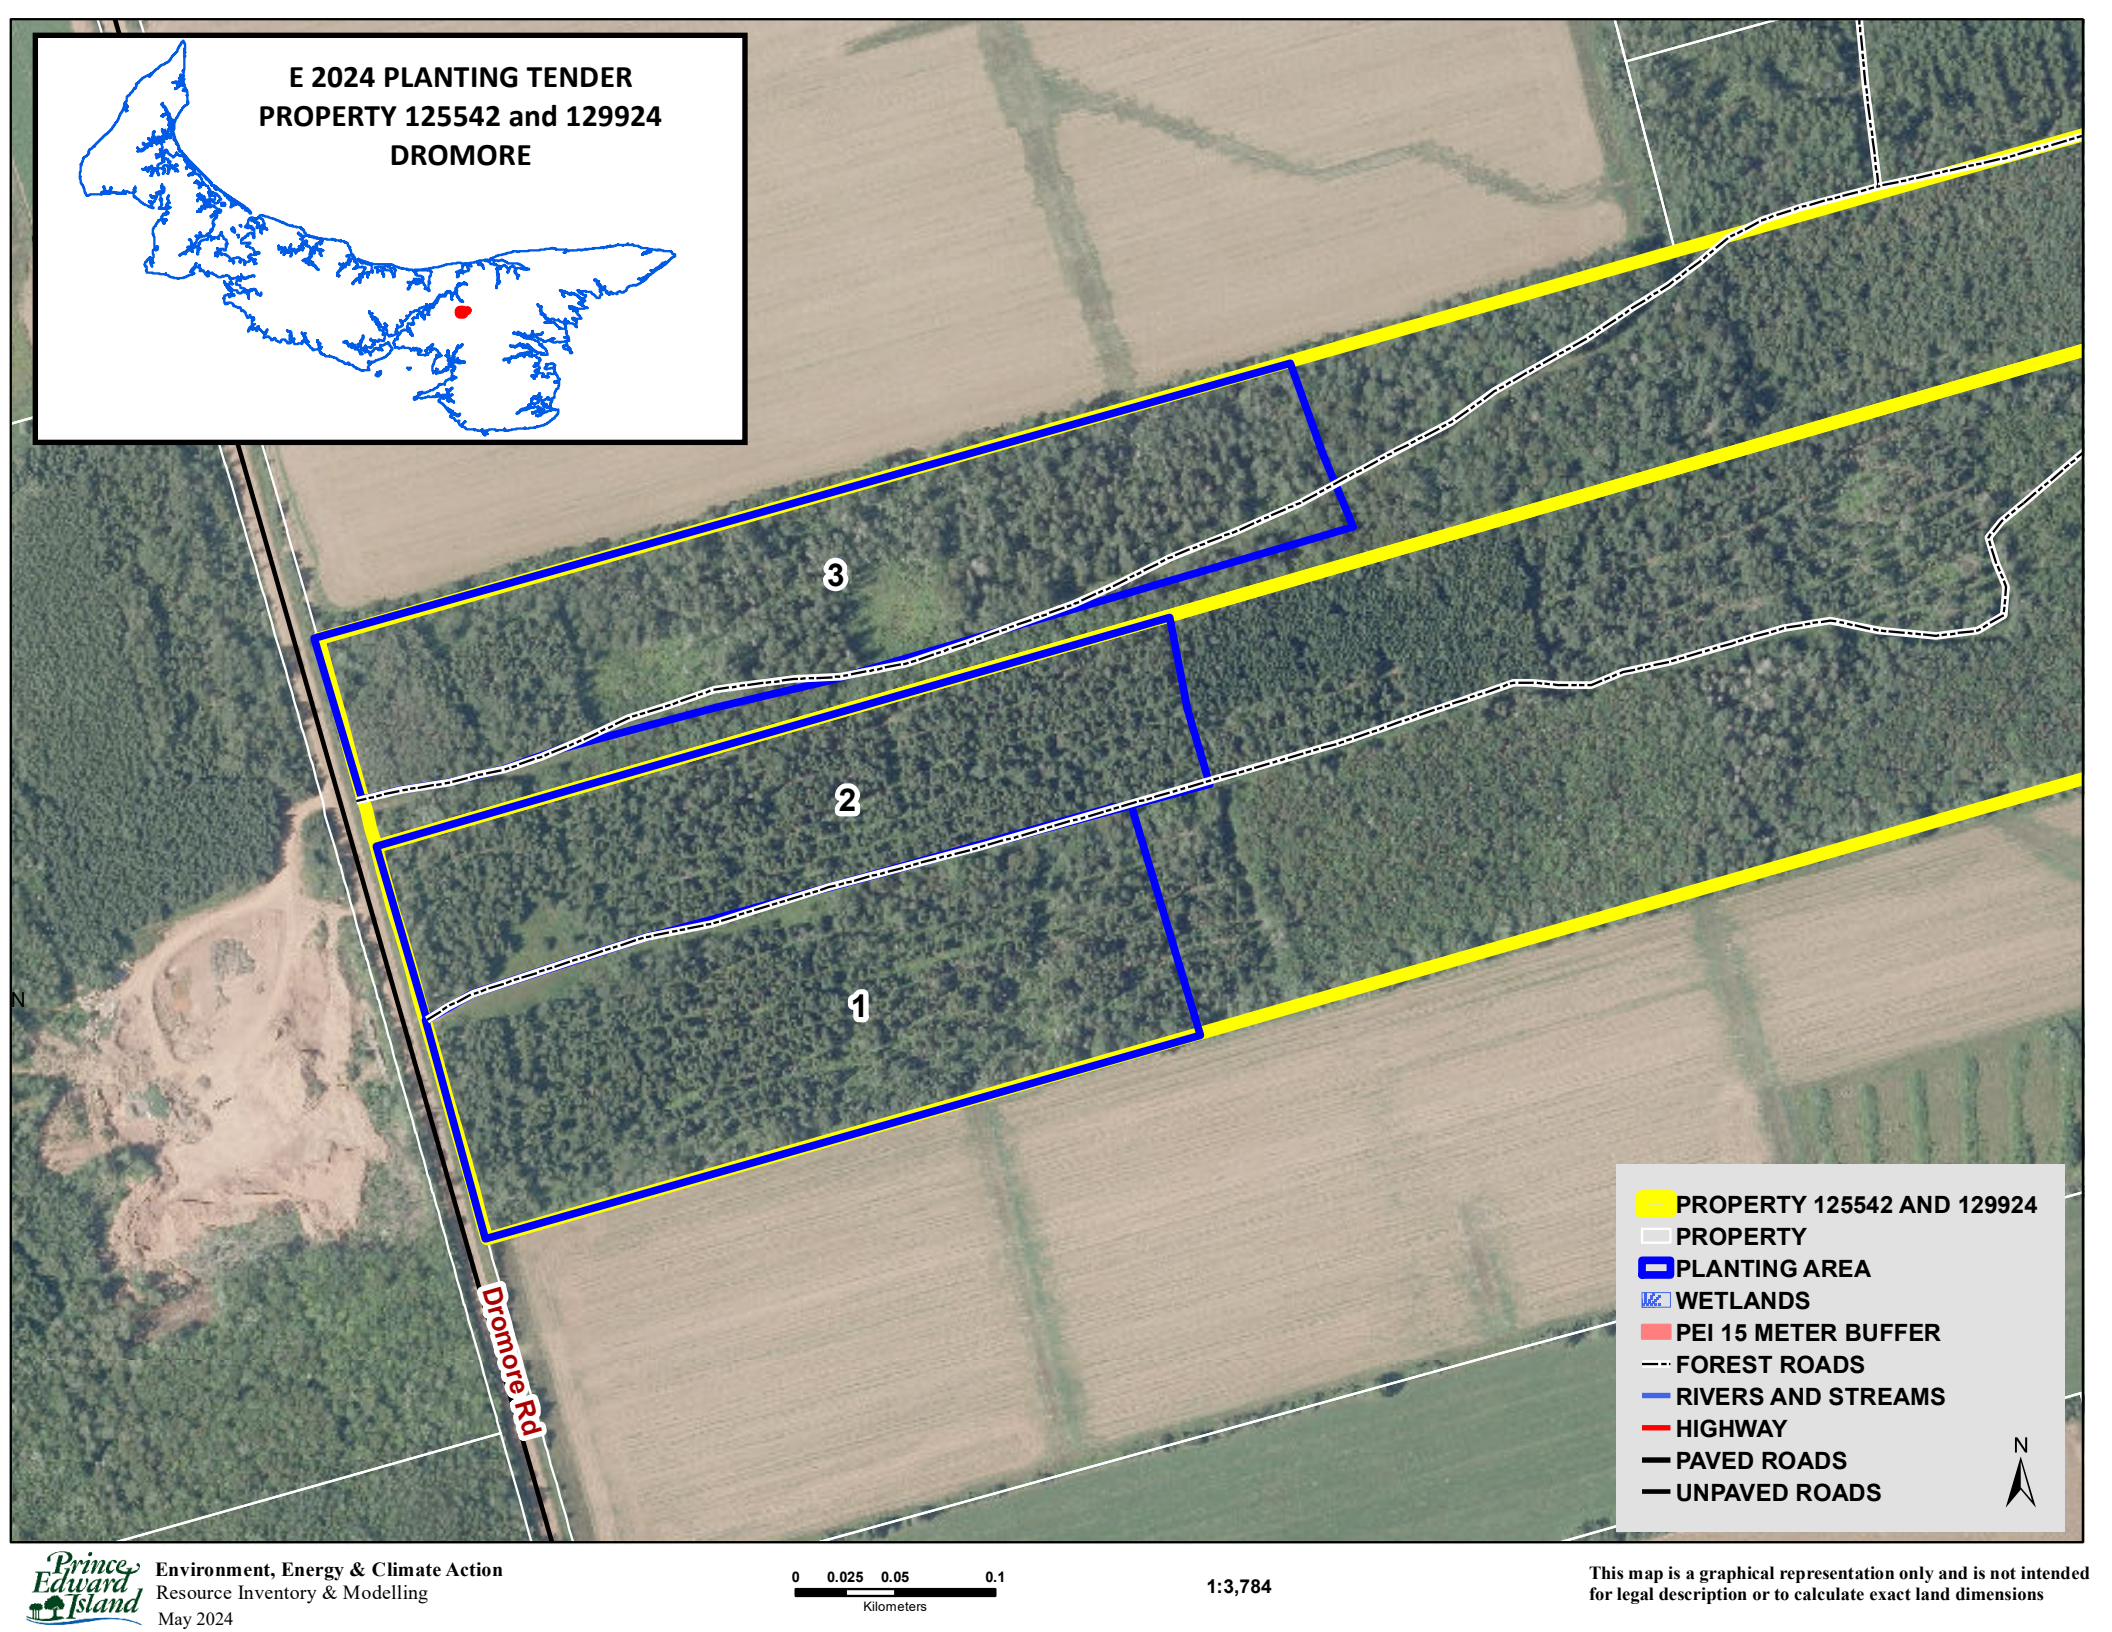

**E 2024 PLANTING TENDER
PROPERTY 125542 and 129924
DROMORE**

- PROPERTY 125542 AND 129924
- PROPERTY
- PLANTING AREA
- WETLANDS
- PEI 15 METER BUFFER
- FOREST ROADS
- RIVERS AND STREAMS
- HIGHWAY
- PAVED ROADS
- UNPAVED ROADS