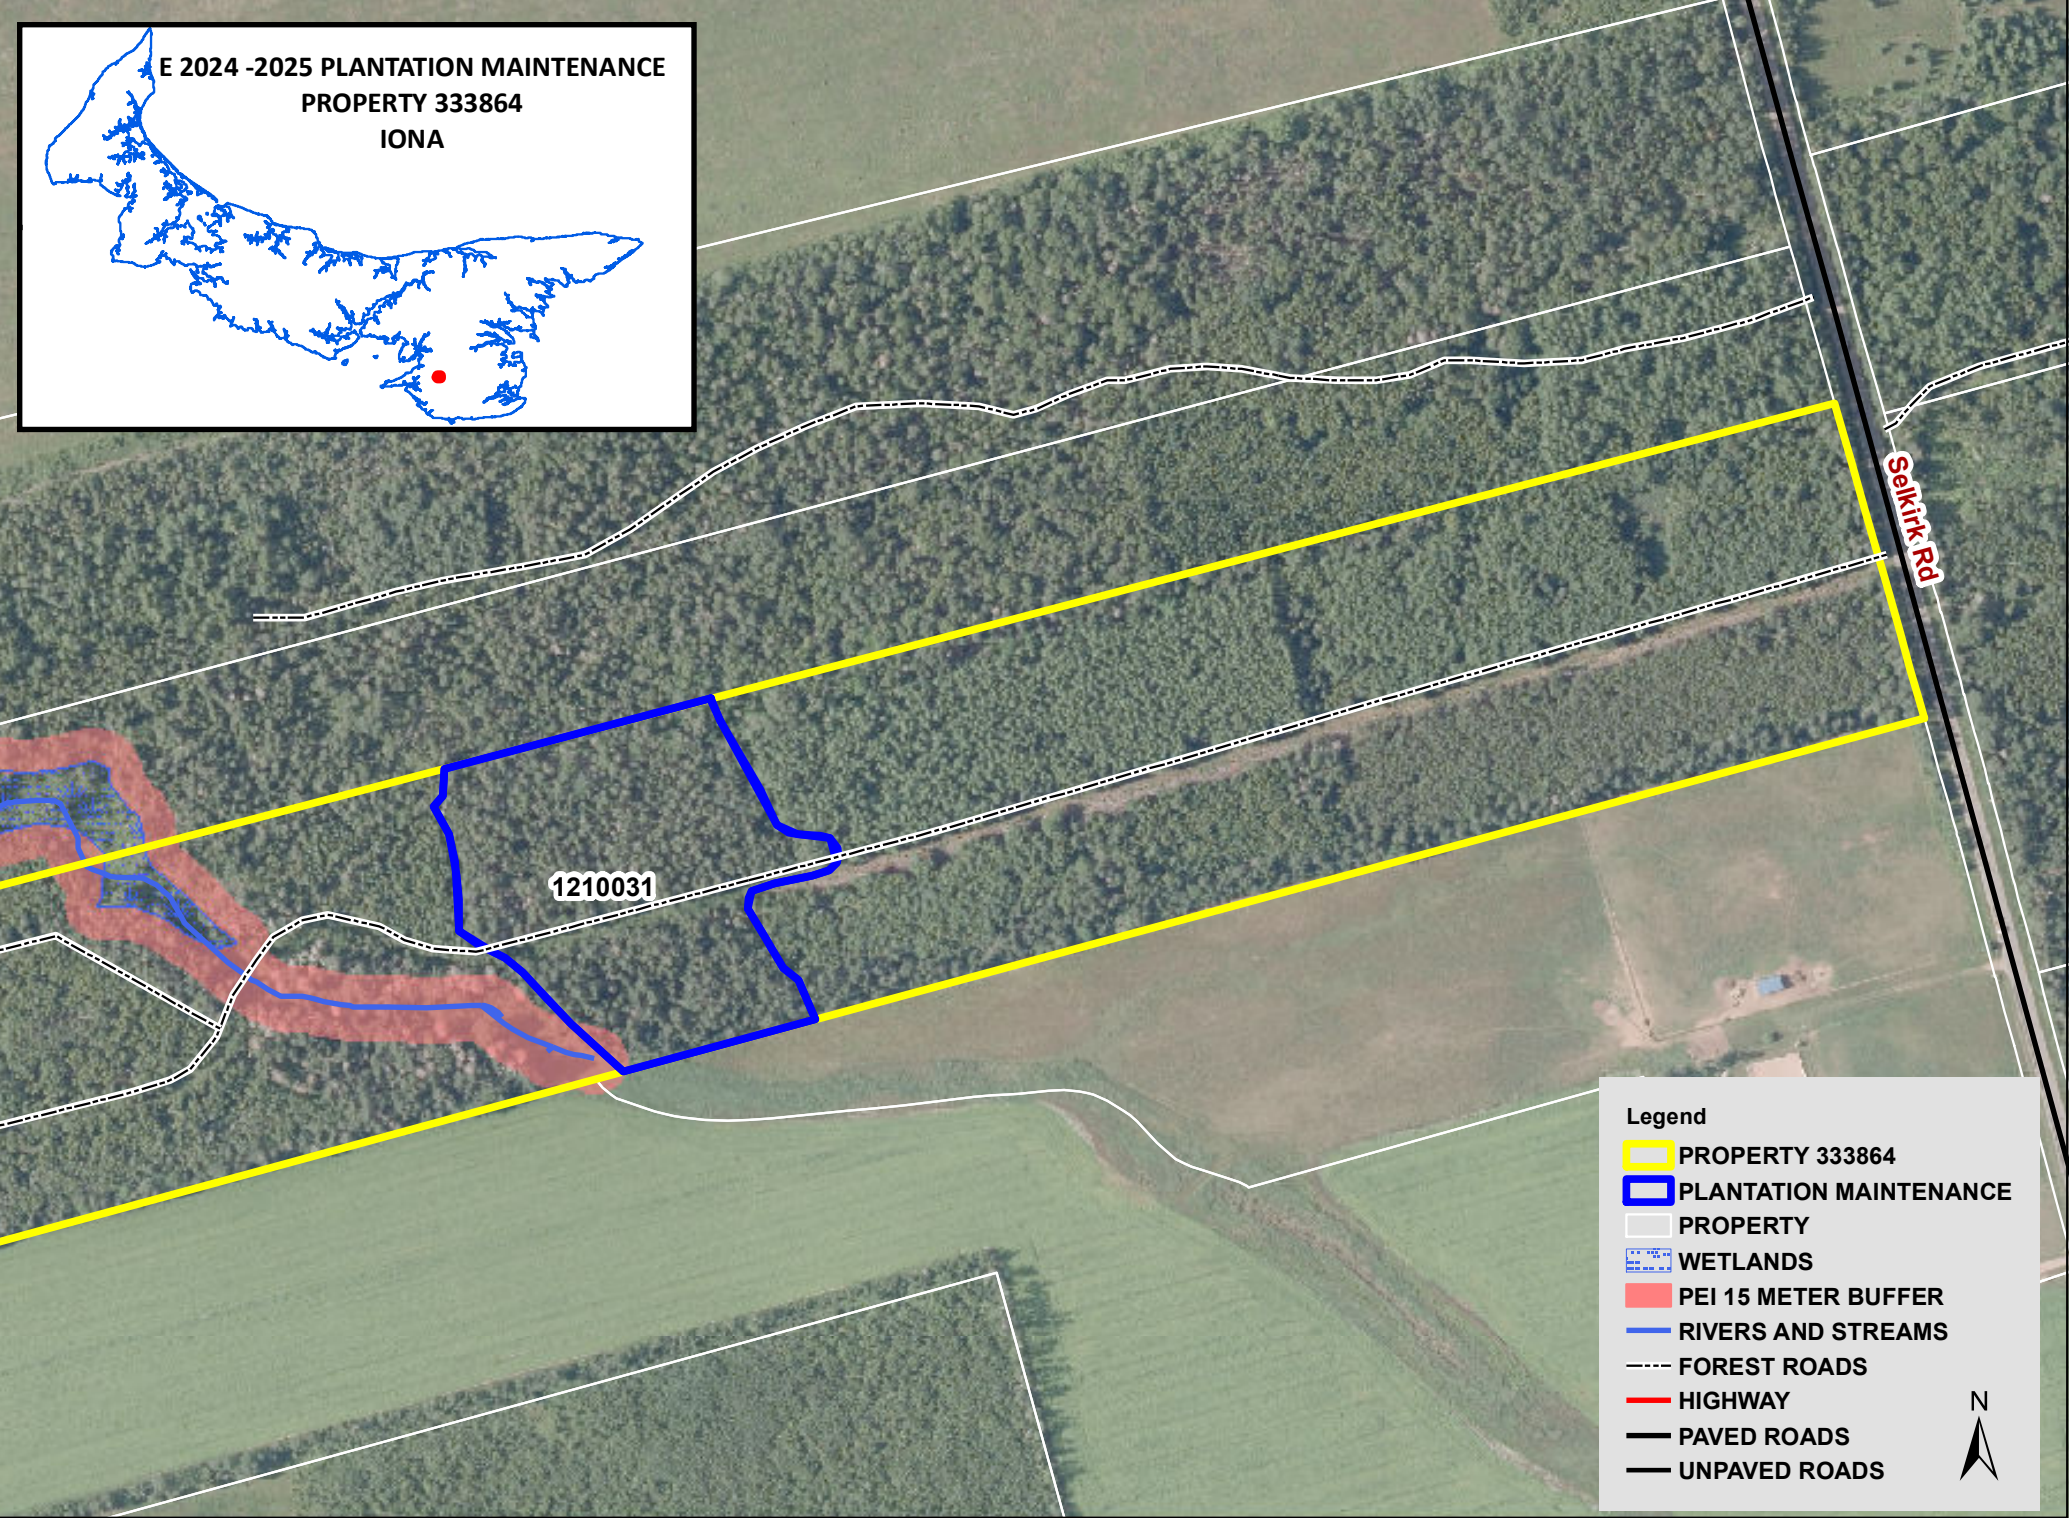

**E 2024 -2025 PLANTATION MAINTENANCE
PROPERTY 333864
IONA**

1210031

Legend

- PROPERTY 333864
- PLANTATION MAINTENANCE
- PROPERTY
- WETLANDS
- PEI 15 METER BUFFER
- RIVERS AND STREAMS
- FOREST ROADS
- HIGHWAY
- PAVED ROADS
- UNPAVED ROADS