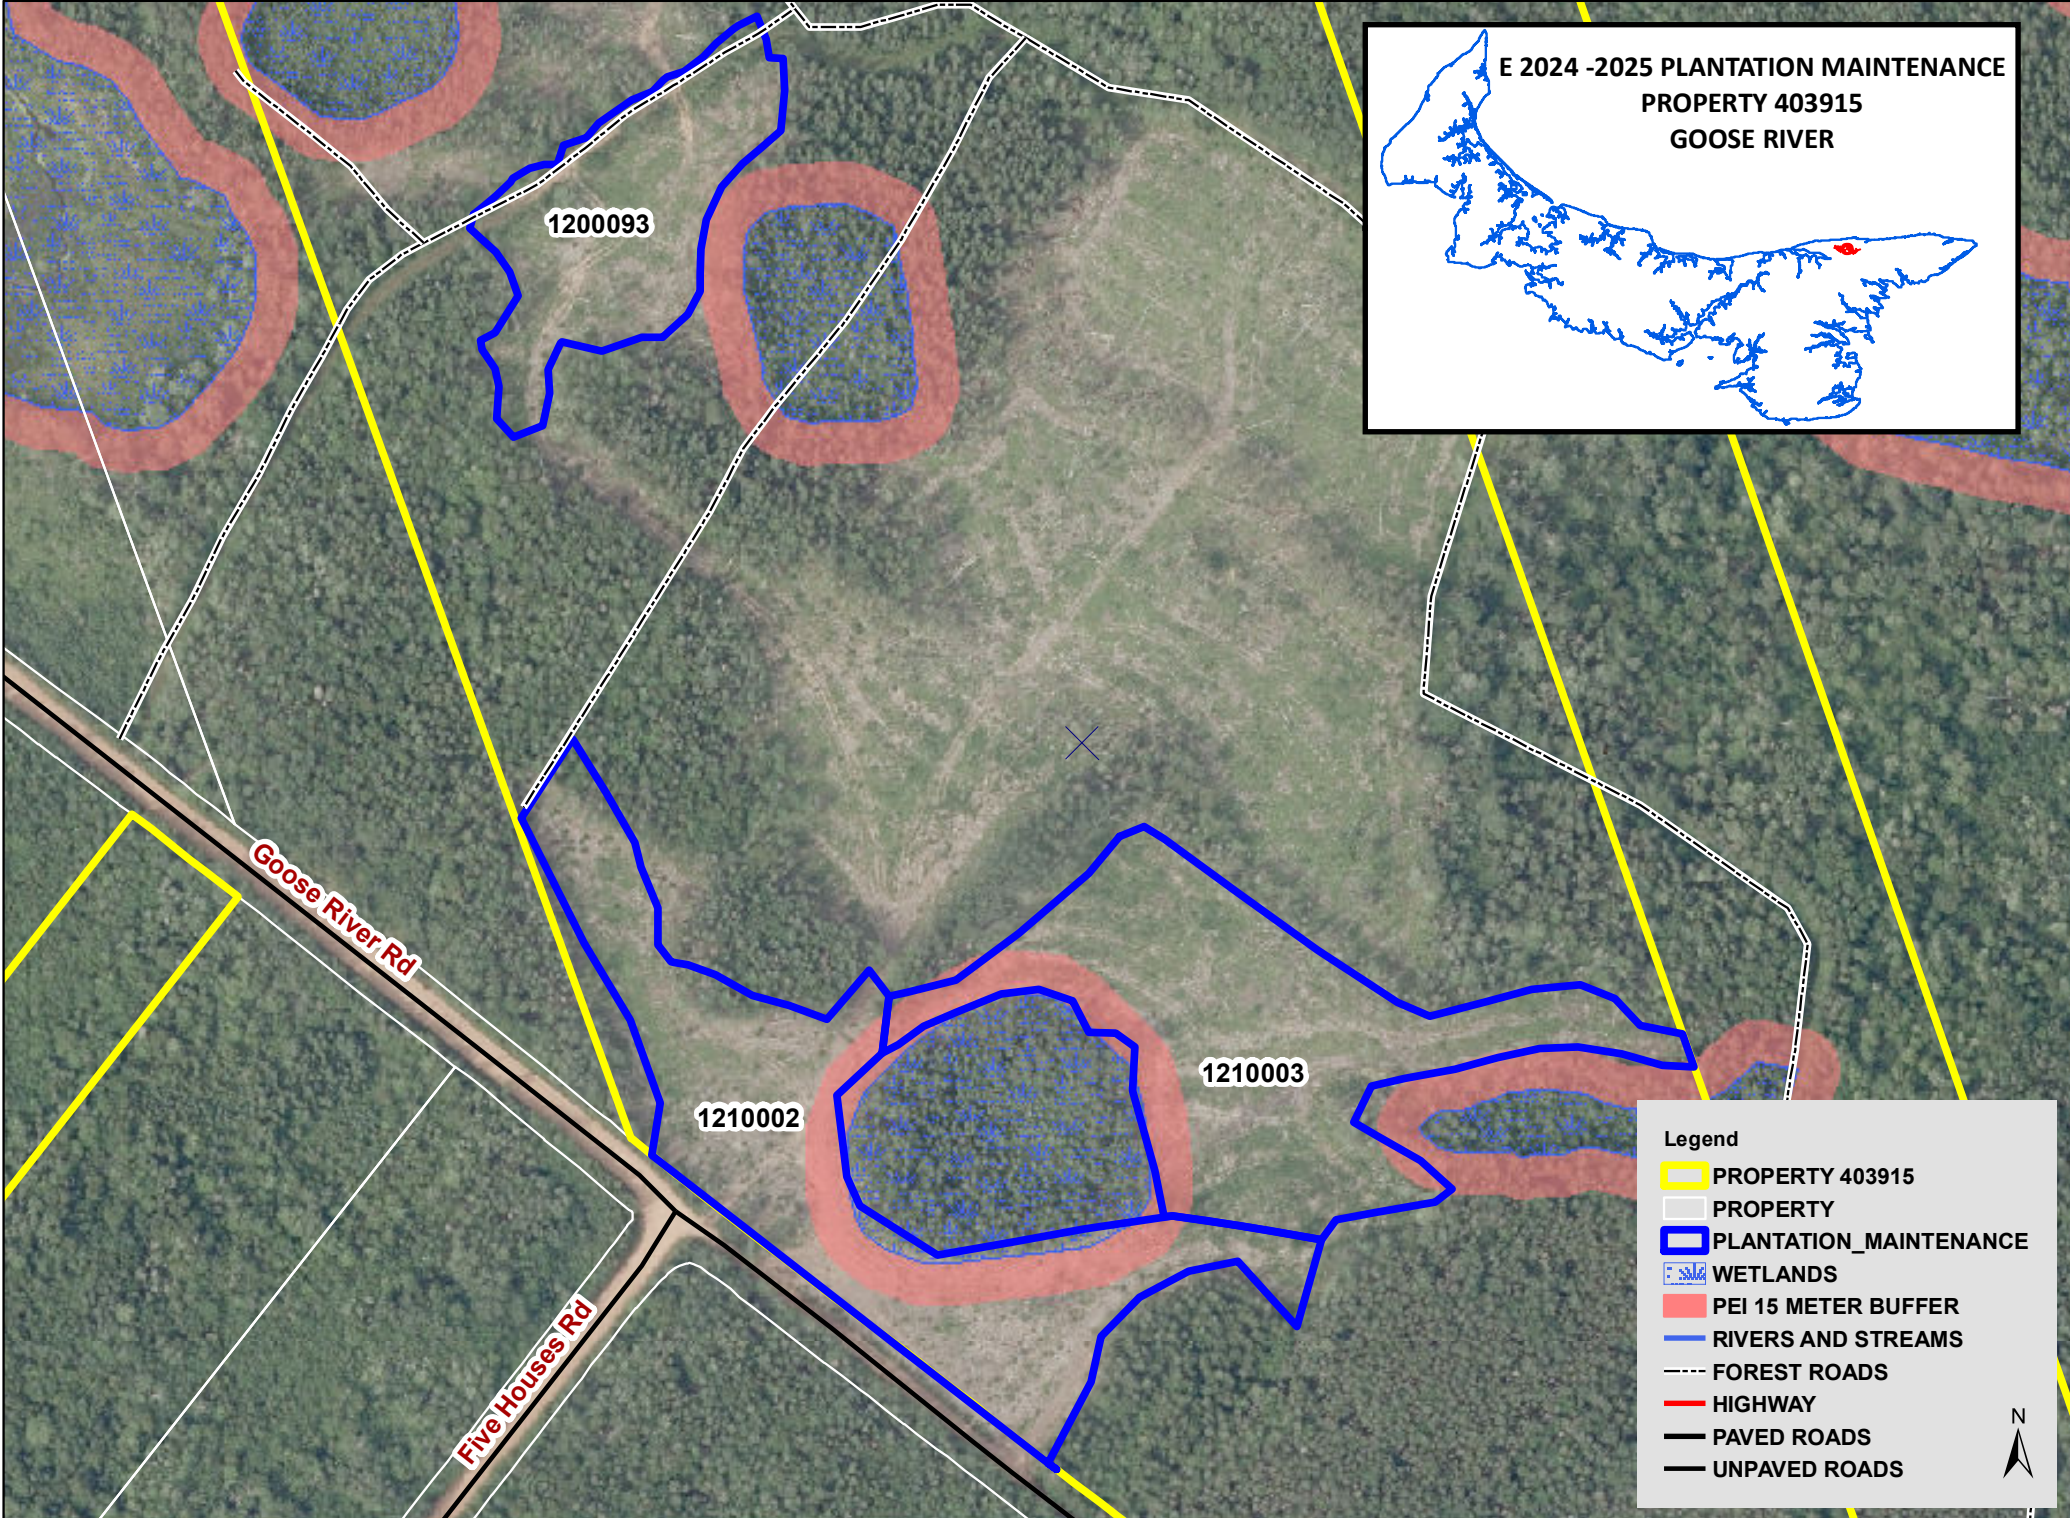

**E 2024 -2025 PLANTATION MAINTENANCE
PROPERTY 403915
GOOSE RIVER**

Legend

-  PROPERTY 403915
-  PROPERTY
-  PLANTATION_MAINTENANCE
-  WETLANDS
-  PEI 15 METER BUFFER
-  RIVERS AND STREAMS
-  FOREST ROADS
-  HIGHWAY
-  PAVED ROADS
-  UNPAVED ROADS