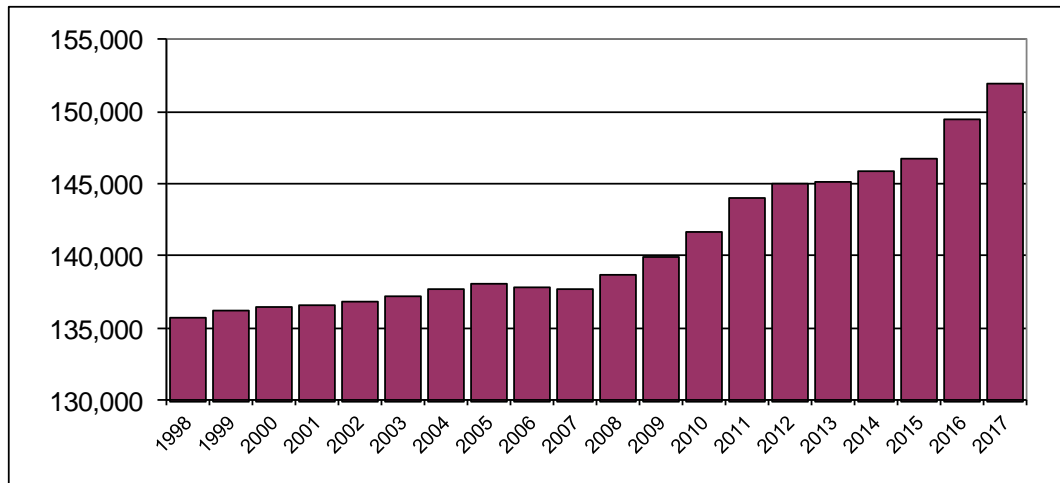

September 27, 2017

PRINCE EDWARD ISLAND POPULATION SUMMARY REPORT 2017

PRINCE EDWARD ISLAND POPULATION JULY 1, 1998 - 2017

On September 27, 2017 Statistics Canada published its preliminary provincial population estimates for July 1, 2017, as well as revisions to the 2013 to 2016 population estimates. As of July 1, 2017, Prince Edward Island’s population is estimated to be 152,021. This represents a yearly increase of 2,549 persons or a 1.7 per cent annual growth rate. This was the second highest growth rate in the country, behind only Nunavut at 2.2 per cent.

International immigration increased for the second consecutive year, rising by 12.4 per cent in 2016-17 following a 50.5 per cent increase in 2015-16. From July 2016 to June 2017, 2,264 international immigrants came to the province, as compared to 2,015 the previous year. At a rate of 15.0 per thousand¹, the province had the highest immigration rate in the country, ahead of Saskatchewan at 12.4 per thousand. The immigration rate for Canada was 7.5 per thousand. In addition, other international migration components resulted in a net increase of 645 persons. This results in a total increase of 2,909 due to international migration, which is a new all time high for Prince Edward Island.

A total of 3,268 inter-provincial migrants came to PEI in 2016-17, while 3,704 people left the province for other areas of Canada for a net interprovincial loss of 436 persons. There were 1,448 births and 1,372 deaths on Prince Edward Island from July 1, 2016 to June 30, 2017, resulting in natural growth (births minus deaths) of 76.