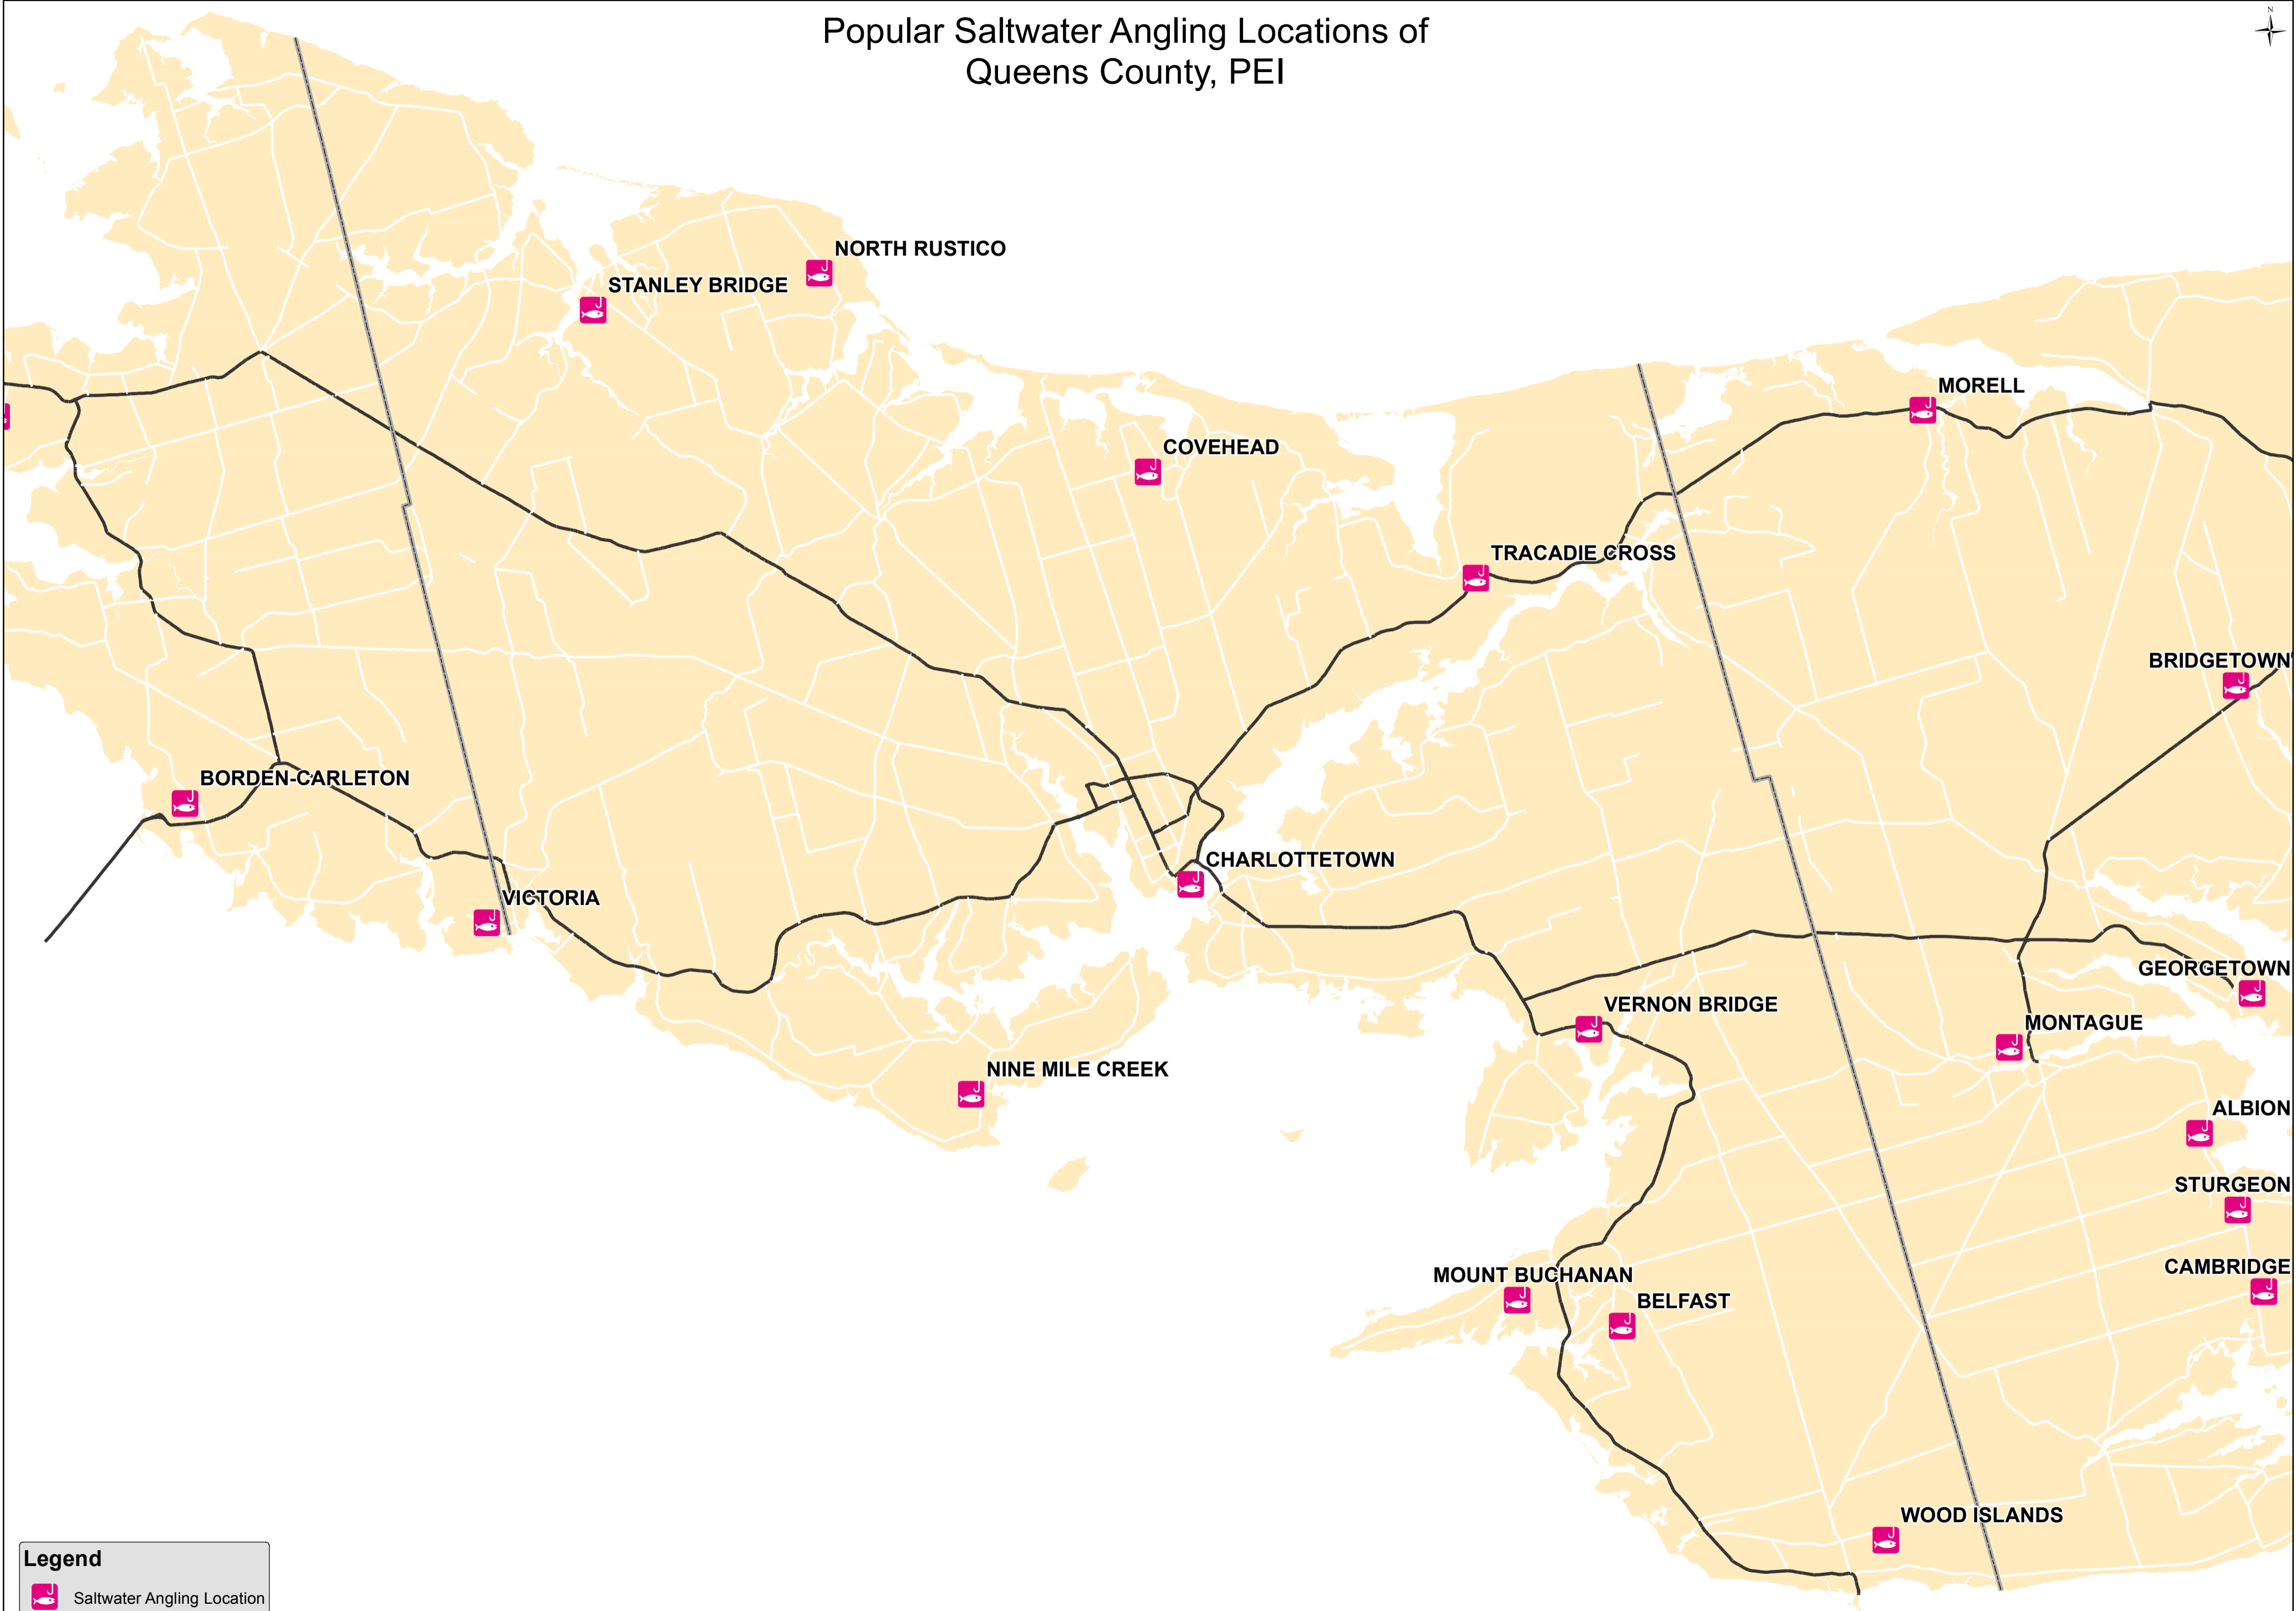

Popular Saltwater Angling Locations of Queens County, PEI

Legend
 Saltwater Angling Location