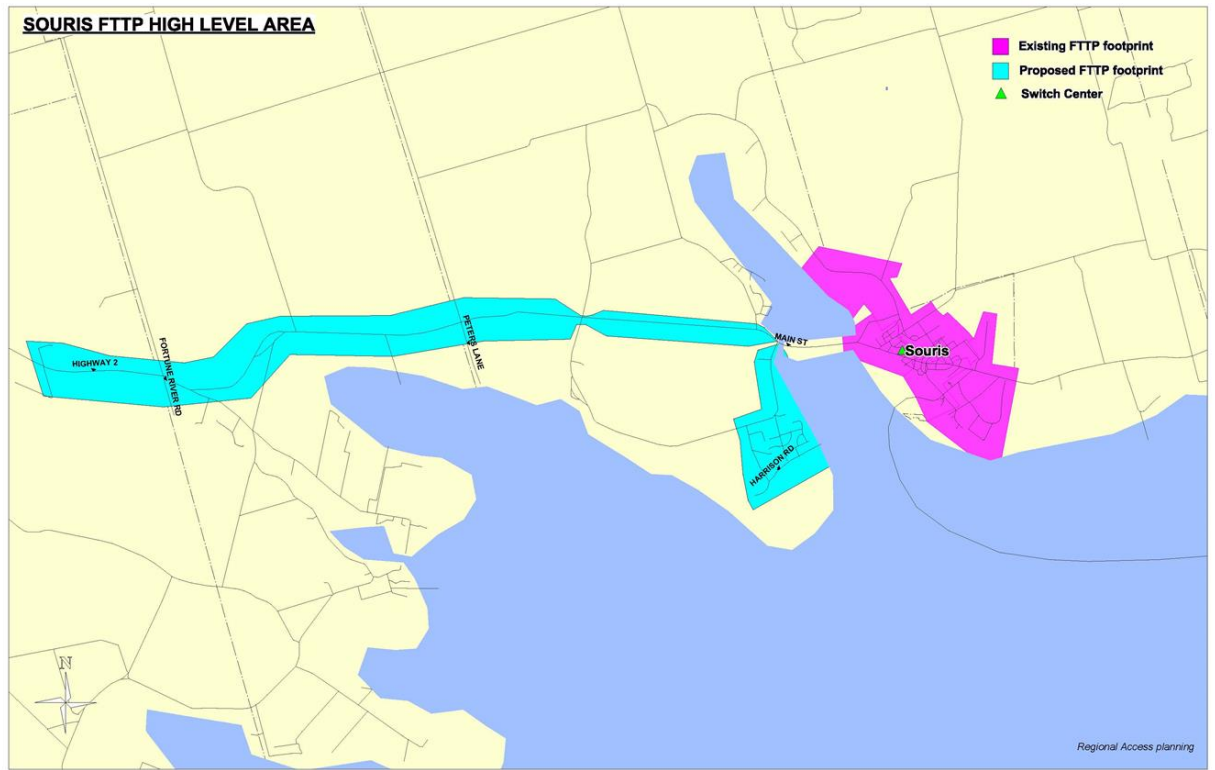

Internet Plan – Souris Area

Souris Area

Fibre to the home up to 1.5 Gbps (Bell Fibe)

Tentative Completion: June 30, 2020

Row Labels	Civic Numbers	
	Lowest	Highest
FORTUNE BRIDGE		
CONOHAN RD	59	73
CREEKSIDE DR	15	63
FORTUNE RIVER RD	31	57
FORTUNE WHARF N RD - RTE 340	6	46
RTE 2	1805	2501
RTE 310	67	99
ROLLO BAY		
LOWER ROLLO BAY RD - RTE 330	1067	1067
RTE 2	736	1201

Continued

ROLLO BAY WEST

BEAR RIVER RD - RTE 307	16	16
PETERS LN	9	39
RTE 2	1228	1741
ST CHARLES RD - RTE 308	24	24
TAMARACK GV	4	5

SOURIS WEST

BEACHVIEW CR	4	46
CANNERY RD	2	122
COLVILLE CRT	8	16
DEAGLE LN	25	80
DUNPHY LN	26	78
FRANKS LN	20	55
HARRISON RD	59	190
HEFFEL LN	29	54
ISAACS LN	3	5
KICKHAM LN	15	39
LOBSTER RD	7	51
LOWER ROLLO BAY RD - RTE 330	13	300
NEW ZEALAND RD - RTE 306	8	16
NICHOLAS DR	5	14
RTE 2	327	732
SAND STONE CR	14	14
SEABREEZE LN	4	57
SEASIDE CRT	12	12
SHEEP POND RD	9	190