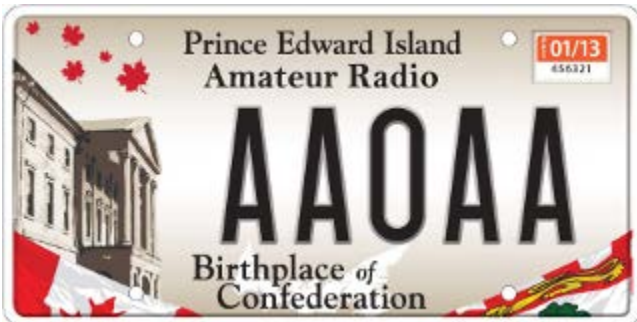

Amateur Radio Version 1