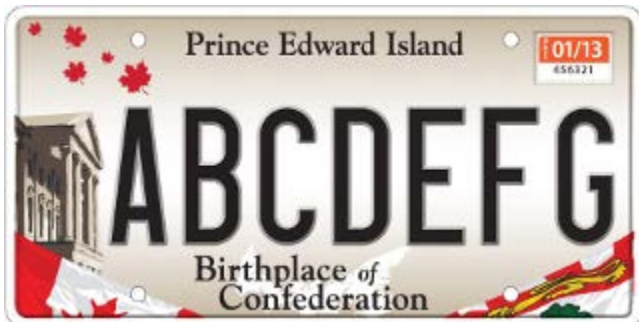

Types of PEI License Plates

Passenger

Passenger French

Personalized Passenger Plain Version

Passenger Veteran

Passenger Veteran

Personalized French

Personalized English

Passenger Conservation with Lady Slipper

Passenger Conservation with Trout

Passenger Conservation with Fox

Passenger Conservation with Goose

Passenger Conservation with Blue Jay - French

Passenger Conservation with Blue Jay