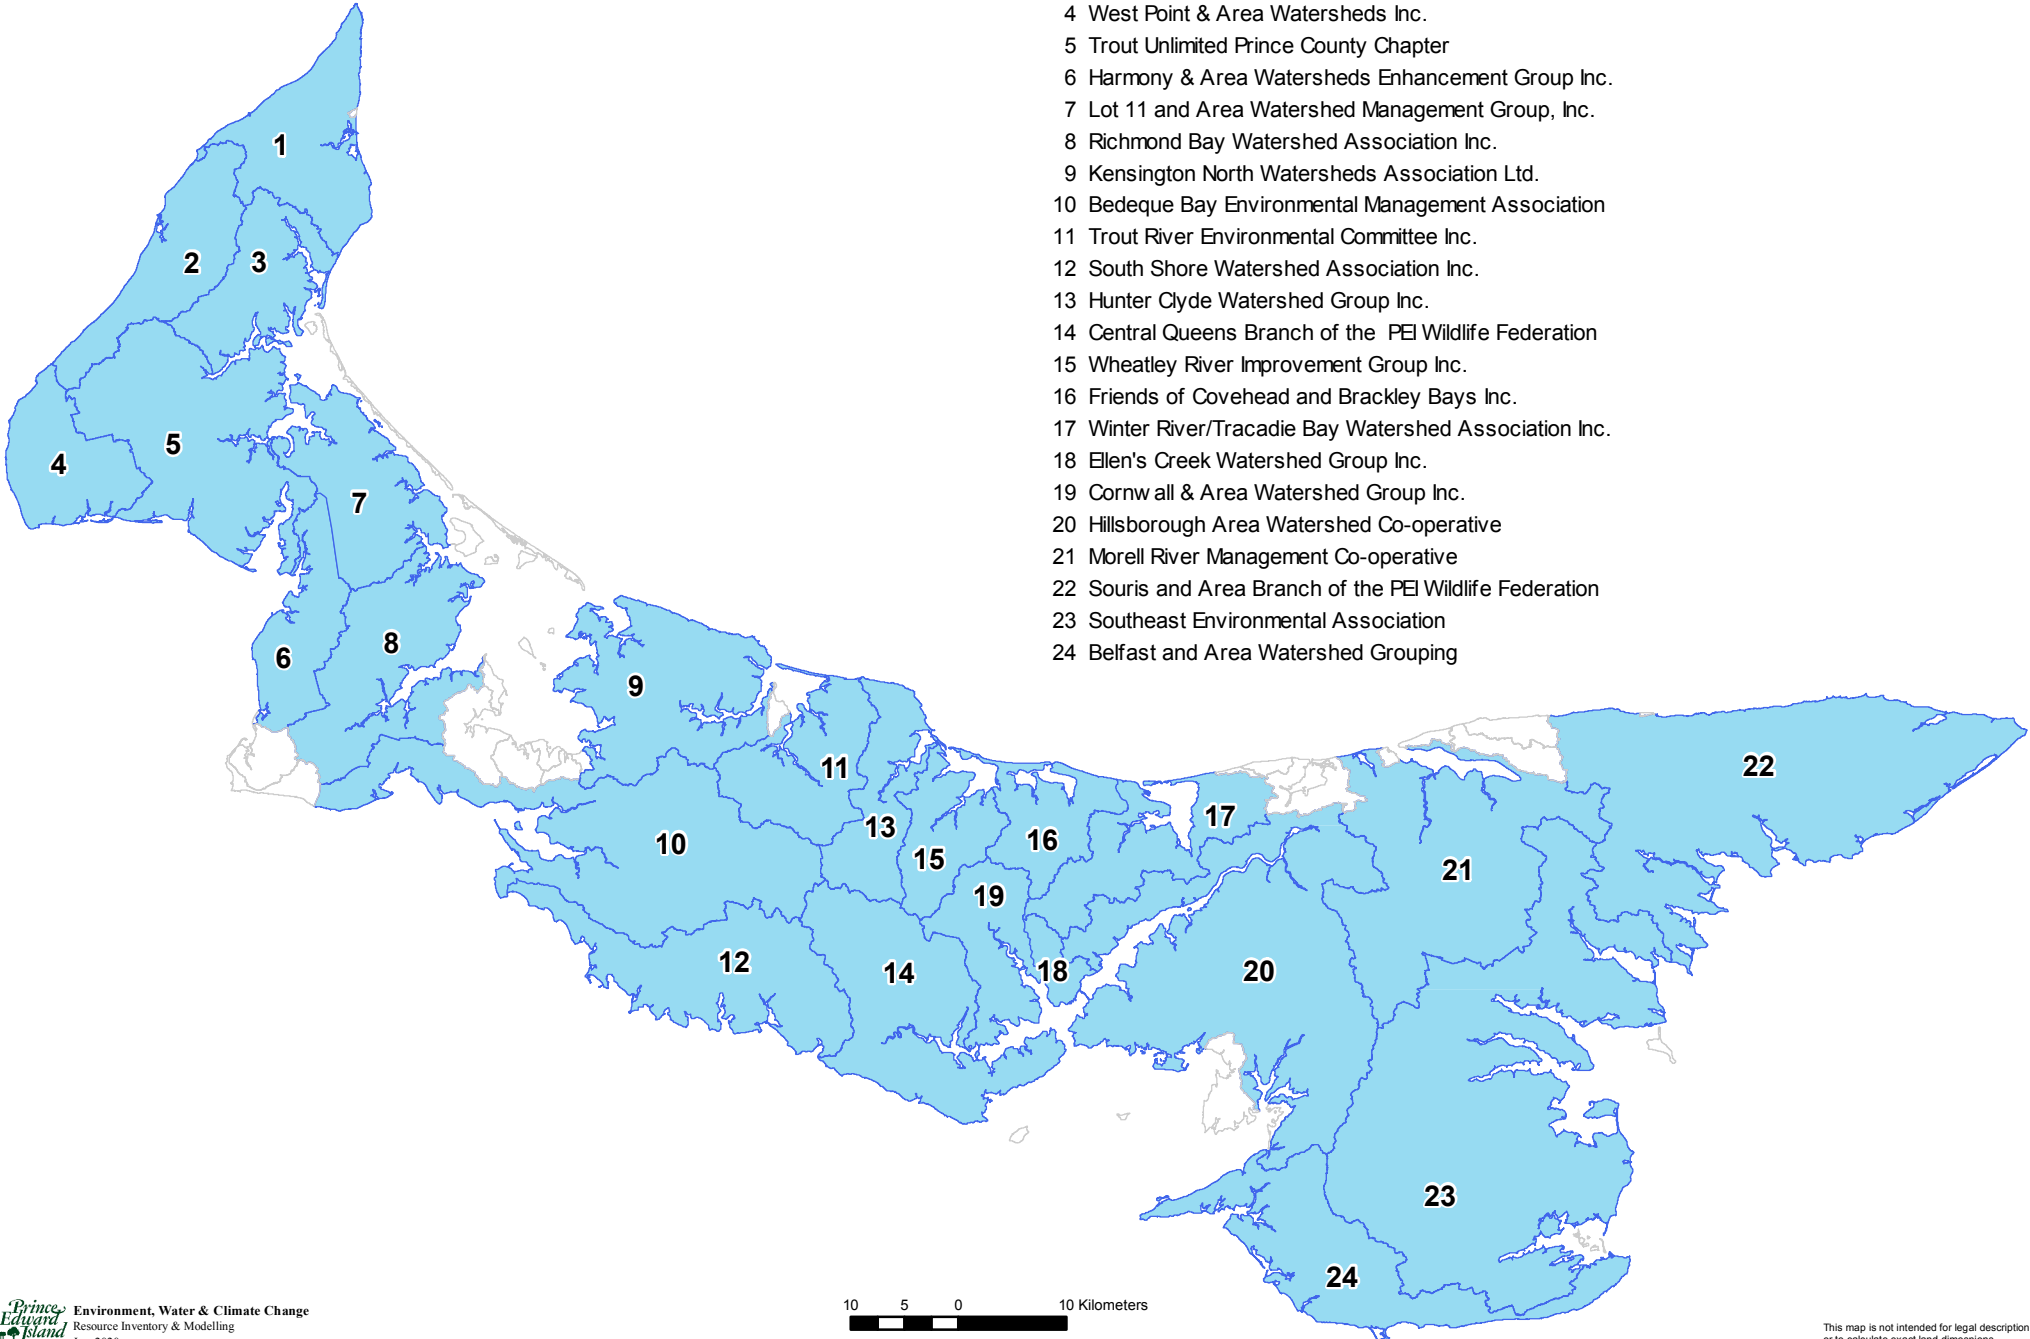

# PEI Watershed Management Groups as of January 2020

Number	WATERSHED
1	Tignish & Area Watershed Management Group Inc.
2	Roseville/Miminegash Watersheds Inc.
3	Cascumpec Bay Watershed Association Inc.
4	West Point & Area Watersheds Inc.
5	Trout Unlimited Prince County Chapter
6	Harmony & Area Watersheds Enhancement Group Inc.
7	Lot 11 and Area Watershed Management Group, Inc.
8	Richmond Bay Watershed Association Inc.
9	Kensington North Watersheds Association Ltd.
10	Bedeque Bay Environmental Management Association
11	Trout River Environmental Committee Inc.
12	South Shore Watershed Association Inc.
13	Hunter Clyde Watershed Group Inc.
14	Central Queens Branch of the PEI Wildlife Federation
15	Wheatley River Improvement Group Inc.
16	Friends of Covehead and Brackley Bays Inc.
17	Winter River/Tracadie Bay Watershed Association Inc.
18	Elen's Creek Watershed Group Inc.
19	Cornwall & Area Watershed Group Inc.
20	Hillsborough Area Watershed Co-operative
21	Morell River Management Co-operative
22	Souris and Area Branch of the PEI Wildlife Federation
23	Southeast Environmental Association
24	Belfast and Area Watershed Grouping